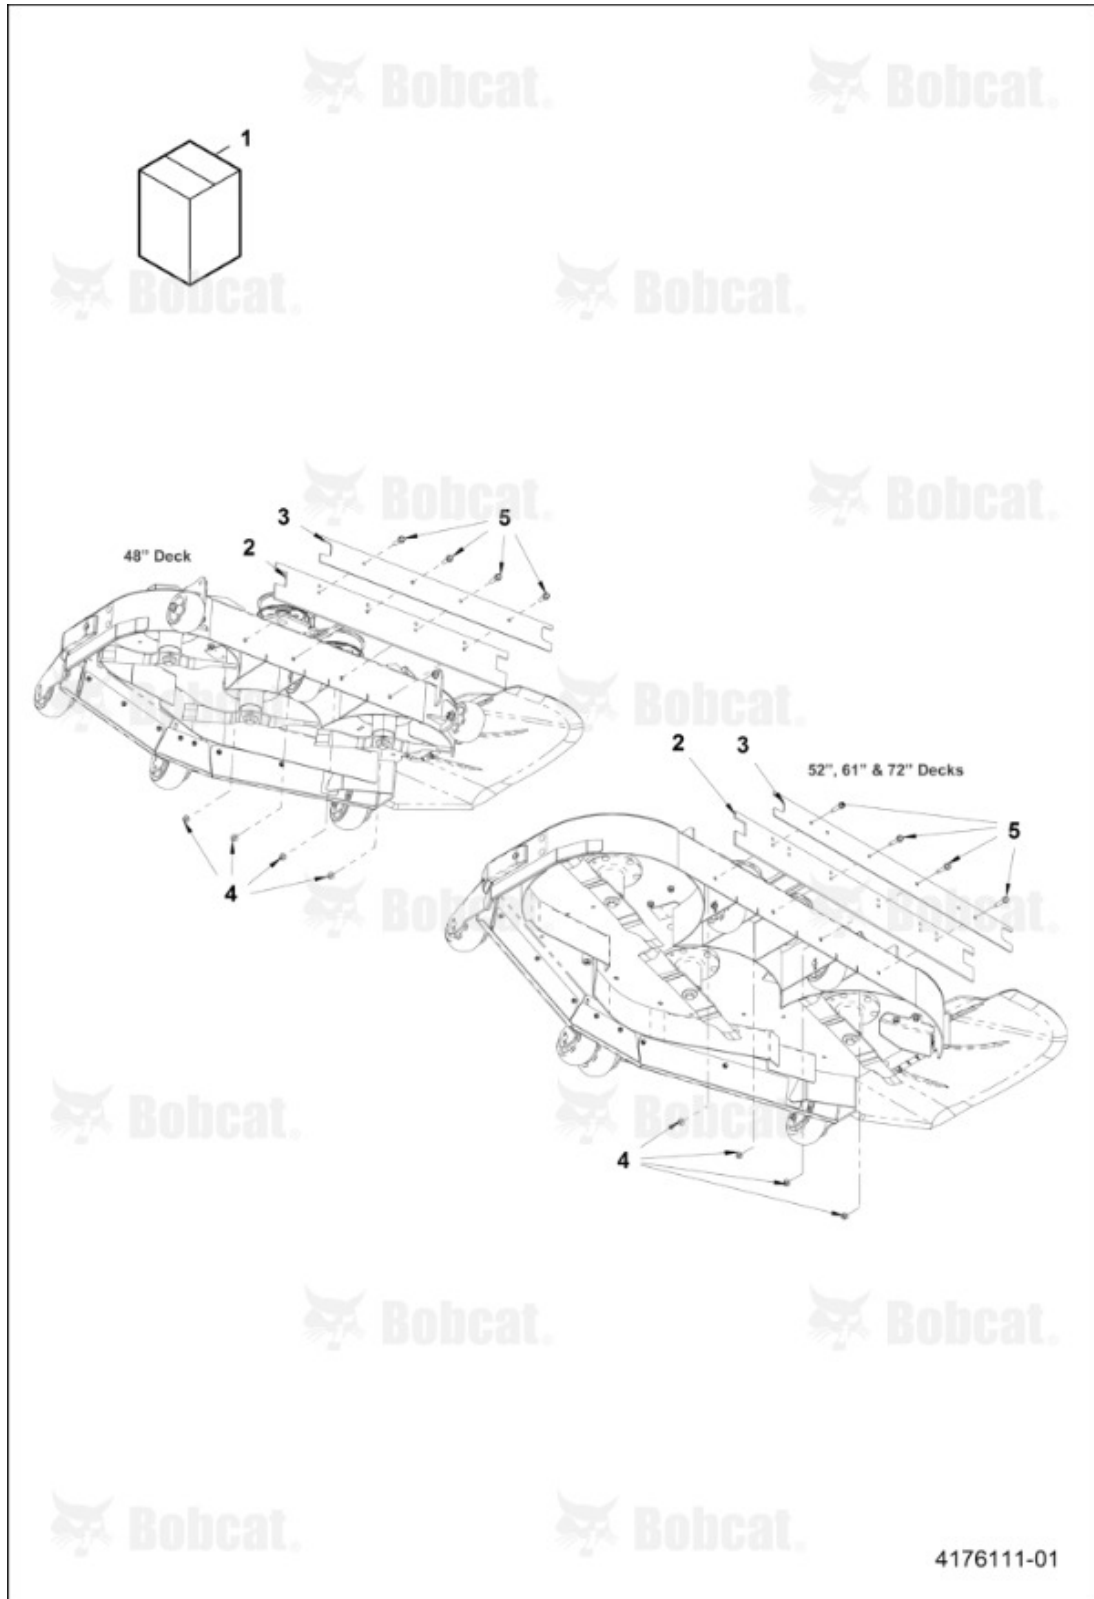

Title: Striping Kit (52"-72")
Model Number: ZS4000
Serial Number: 9994003EU11001 & Above

Title: Striping Kit (52"-72")
Model Number: ZS4000
Serial Number: 9994003EU11001 & Above

Ref #	Part #	Description	S/N	Qty
1	970593	KIT STRIPING 52-72 IN PC5K-PP7K, 52"-72" - Ref. 2-5		1
2	4175686	FLAP RUBBER, 52"-72"		1
3	4175687.7	PLATE BACKUP, 52"-72"		1
4	11D6	NUT LOCK HEX NYLON, Was PN 64268-03, A		4
5	64262-012	BOLT FLANGE		4