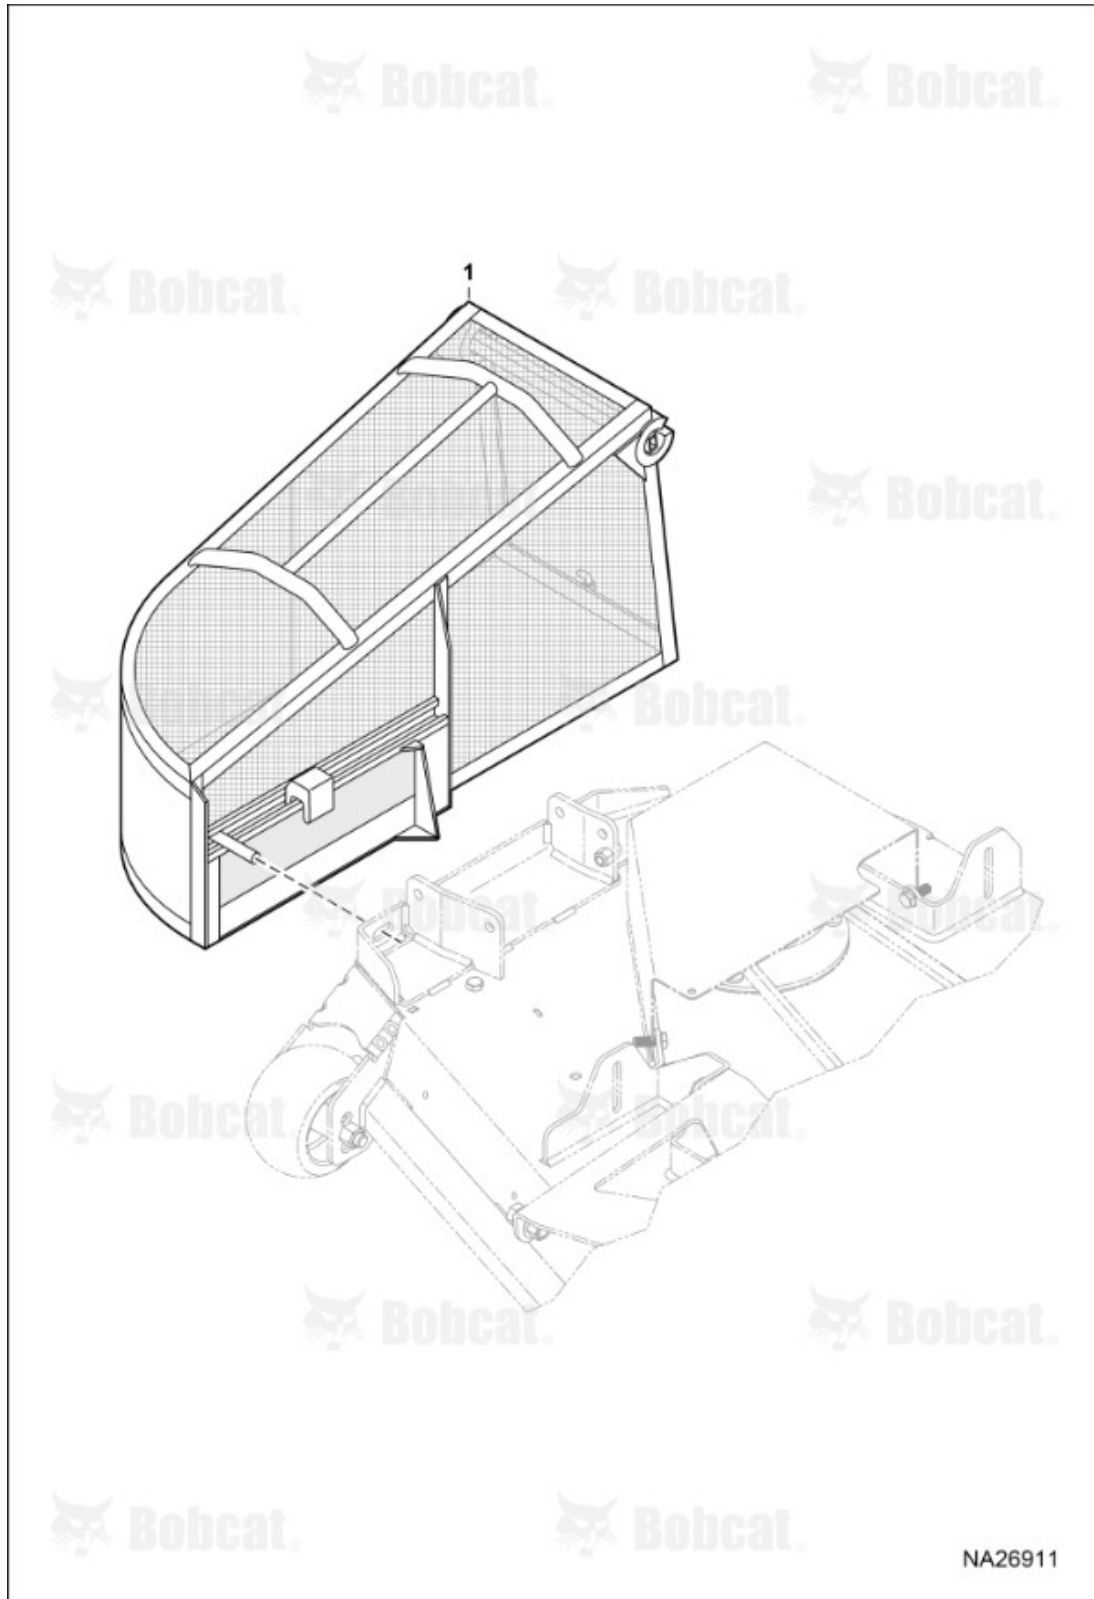

Title: Bag Collection (Aluminum)(Option)

Model Number: ZS4000

Serial Number: 9994003EU11001 & Above

Title: Bag Collection (Aluminum)(Option)

Model Number: ZS4000

Serial Number: 9994003EU11001 & Above

Ref #	Part #	Description	S/N	Qty
1	46903591	BAG COLLECTION ALUMINUM STANDARD, 3.32 bushel		1
1	46903592	BAG COLLECTION ALUMINUM JUMBO, 5 bushel		1