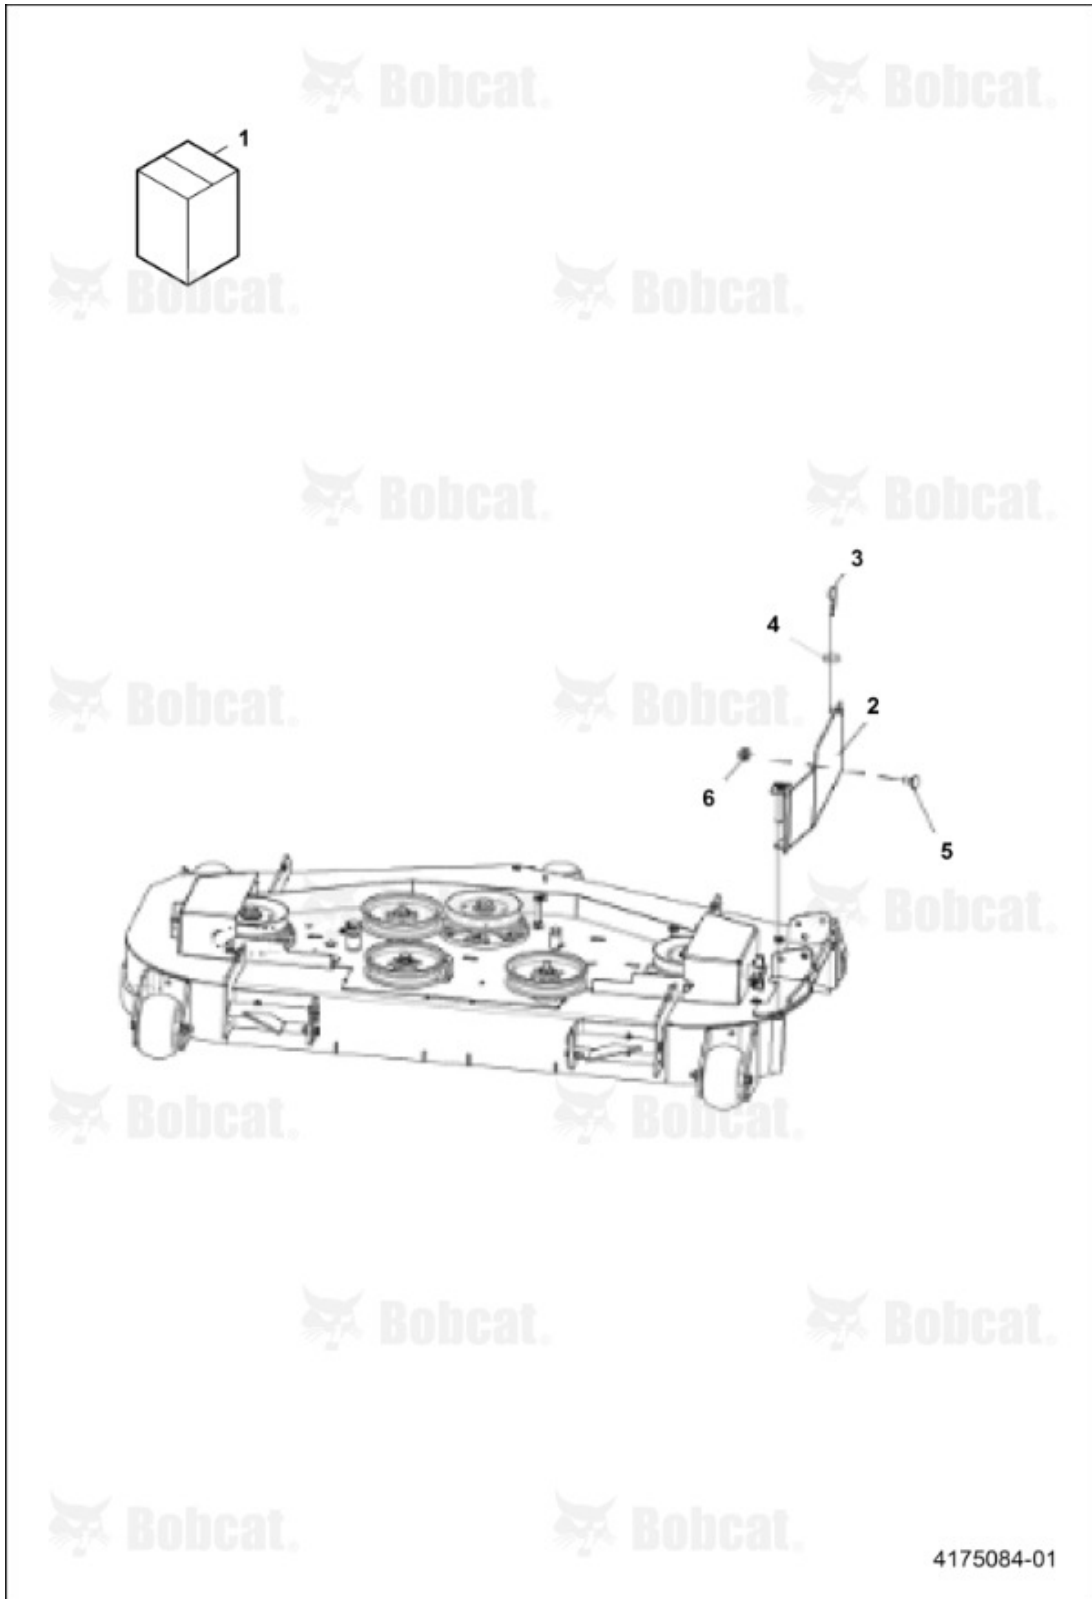

Title: Eco Plate Kit (52")
Model Number: ZS4000
Serial Number: 9994003EU11001 & Above

Title: Eco Plate Kit (52")
Model Number: ZS4000
Serial Number: 9994003EU11001 & Above

Ref #	Part #	Description	S/N	Qty
1	970577	KIT ECO PLATE 52 IN, Ref. 2-6		1
2	4177481.7	PLATE ECO 52		1
3	7508483	PIN COTTER, Was 64168-2, A		1
4	64163-31	WASHER FLAT		1
5		SCREW BUTTON, SCREW BUTTON, preinstalled		1
6	64151-34	NUT HEX, preinstalled		1