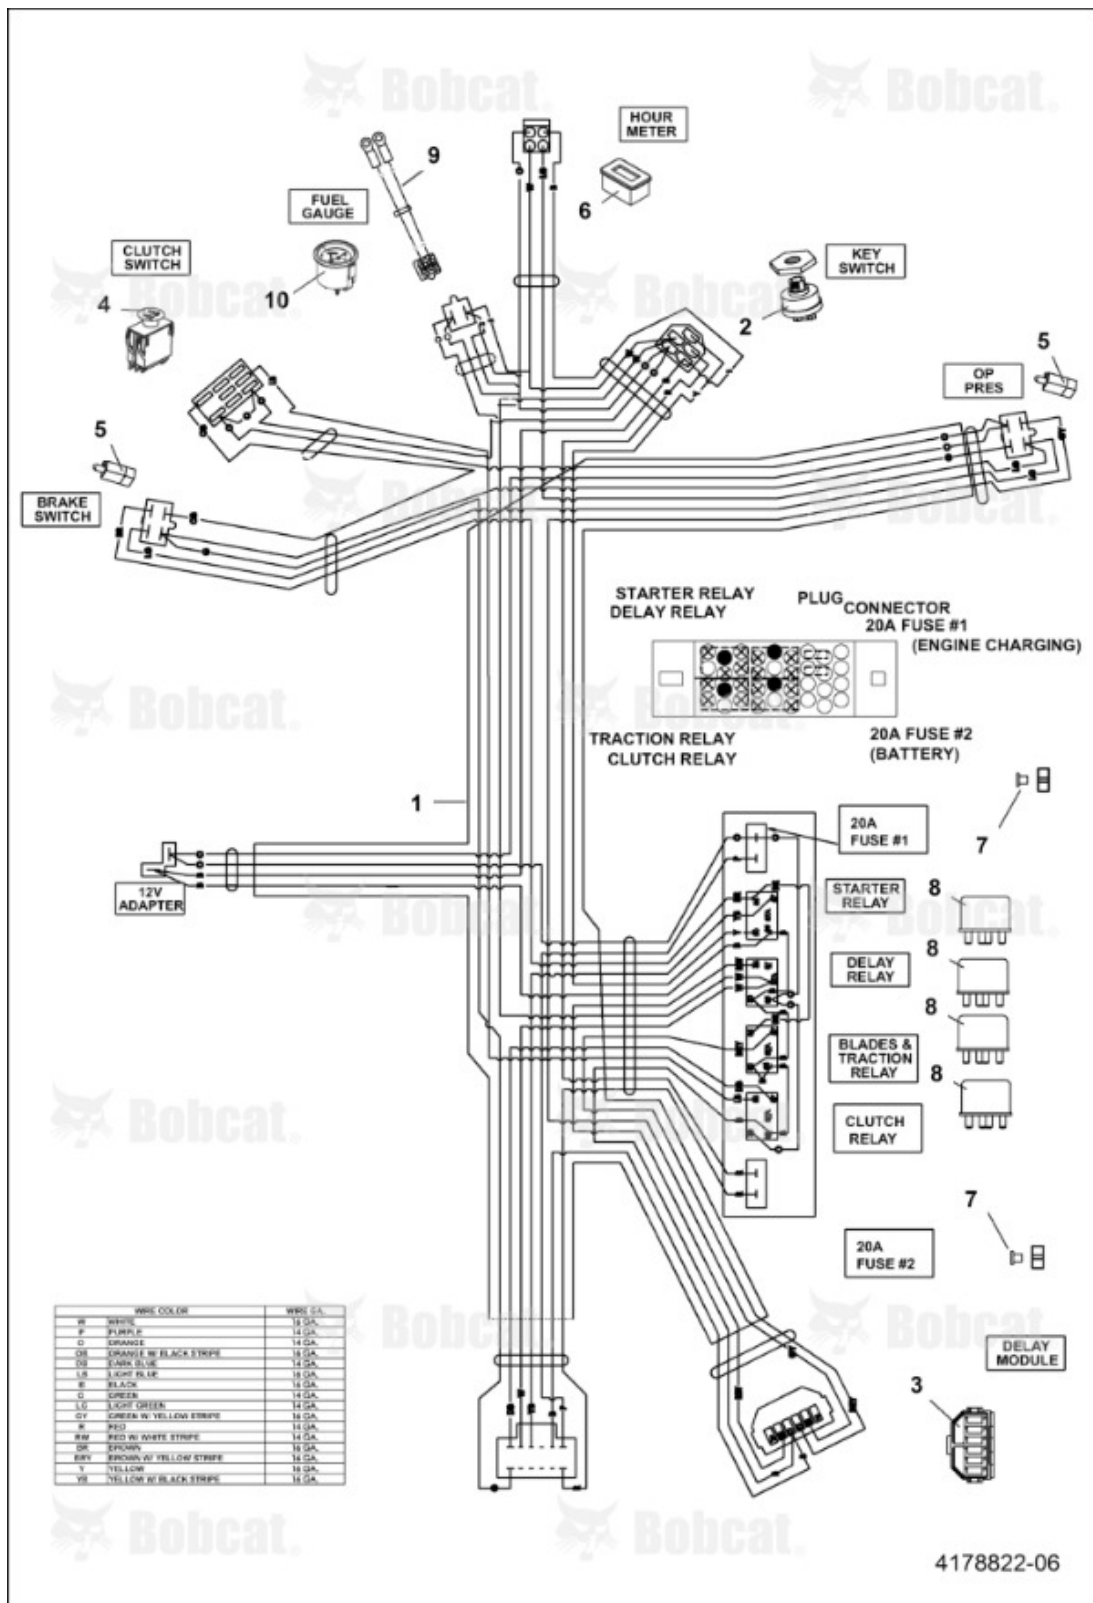

Title: Upper Wire Harness
Model Number: ZS4000
Serial Number: 9994003EU11001 & Above

Title: Upper Wire Harness
Model Number: ZS4000
Serial Number: 9994003EU11001 & Above

Ref #	Part #	Description	S/N	Qty
1	4176733	HARNESS WIRING		1
2	128010	SWITCH IGNITION, kit - includes switch, nut & key		1
2	128010-01	NUT HEX		x
2	128010-03	KEY IGNITION		x
3	2188154	MODULE DELAY		1
4	2721505	SWITCH PTO		1
5	2188156	SWITCH DOUBLE POLE NO/NO		2
6	4177930	HOURMETER		1
7	4173756	FUSE 20 AMP		2
8	4173755	RELAY ELECTRICAL		4
9	4176734	HARNESS JUMPER		1
10	4176839	GAUGE FUEL		1