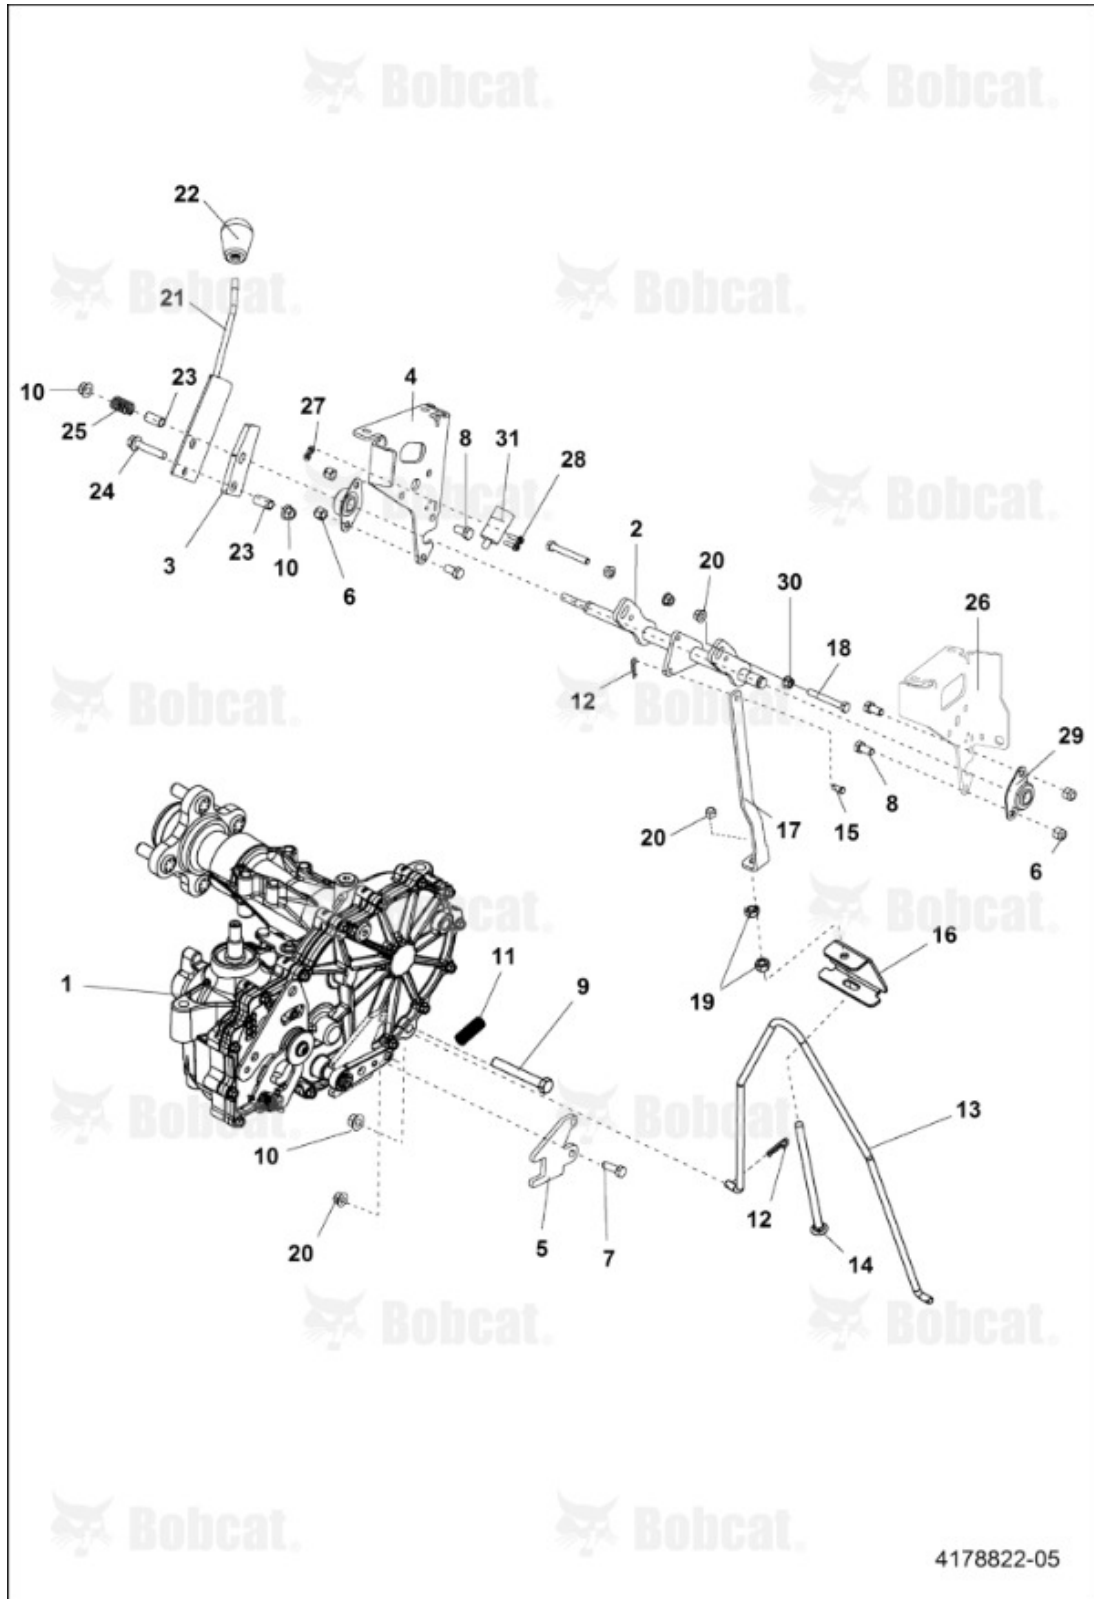

Title: Parking Brake ASSY
Model Number: ZS4000
Serial Number: 9994003EU11001 & Above

Title: Parking Brake ASSY
Model Number: ZS4000
Serial Number: 9994003EU11001 & Above

Ref #	Part #	Description	S/N	Qty
1	4178834	TRANSAXLE LH		1
1	4178835	TRANSAXLE RH		1
2	4173481	BRACKET W/A		1
3	4170934.46	PLATE BRAKE		1
4	4178733	BRACKET CONTROL RH		1
5	4172259.46	PLATE BRAKE		2
6	59D6	NUT LOCK HEX NYLON, Was 64229-03 , A		4
7	1C516	BOLT, Was PN 64123-68, A		2
8	1C612	BOLT, Was PN 64123-15, A		4
9	1C644	CANOPY BOLT 4, Was PN 64123-88, A		2
10	11D6	NUT LOCK HEX NYLON, Was PN 64268-03, A		4
11	2308065	SPRING EXTENSION		2
12	7508483	PIN COTTER, Was 64168-2, A		3
13	4170367	ROD BRAKE		1
14	64018-57	BOLT CARRIAGE		1
15	64188-65	PIN CLEVIS		1
16	4168217.46	BRACKET CLIP		1
17	4176179.46	BRACKET BRAKE		1
18	1C540	BOLT, Was PN 64123-12, A		2
19	61D5	NUT HEX, Was PN 64025-02, A		3
20	11D5	NUT LOCK HEX NYLON, Was 64268-02, A		5
21	4176054	CONTROL HANDLE WELDMENT		1
22	4176120	KNOB LEVER		1
23	516544	BUSHING PLATED		2
24	64262-014	BOLT FLANGE		1