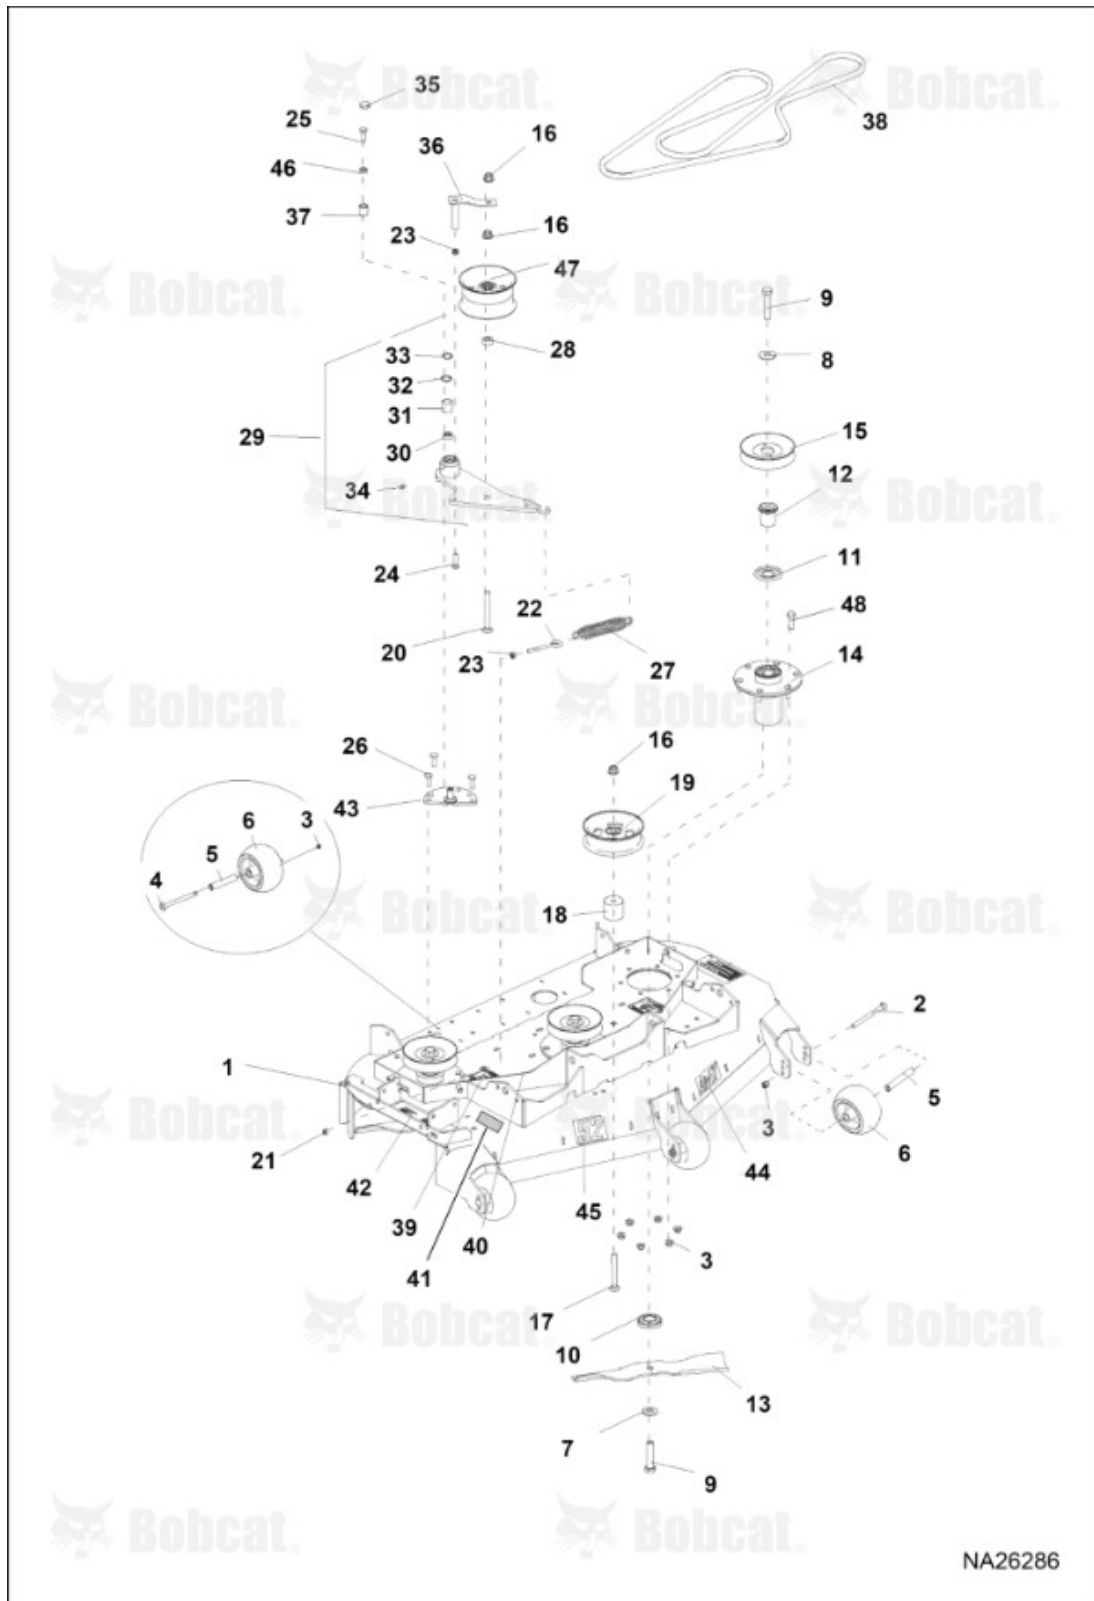

Title: 52" Side Deck ASSY
Model Number: ZS4000
Serial Number: 9994003EU11001 & Above

NA26286

Title: 52" Side Deck ASSY
Model Number: ZS4000
Serial Number: 9994003EU11001 & Above

Ref #	Part #	Description	S/N	Qty
1	4177923.46	CUTTER DECK W/A 52 DEEP		1
2	64018-30	BOLT CARRIAGE		3
2	7510305	WASHER FLAT		6
3	11D6	NUT LOCK HEX NYLON, Was PN 64268-03, A		22
4	1C668	SCREW, HEX, Was PN 64123-217, A		1
5	2720685	SPACER ROLLER		4
6	2721512	ROLLER CENTERED		4
7	64209-03	SPRING WASHER		3
8	64209-16	WASHER SPRING		3
9	64123-133	BOLT HEX		6
10	4174961-1	SPACER SPINDLE		3
11	4175081	SPACER SPINDLE		3
12	4175082-6	SPACER SPINDLE		3
13	112111-02	BLADE 18.00 OFFSET HI-LIFT, standard		3
13	112111-02-LE	BLADE 18.00 LAZER EDGE, self-sharpening		3
13	2722543-02	BLADE 18.00 ELIMINATOR, mulch		3
14	4178252	SHAFT SPINDLE		3
15	4174432	PULLEY SPINDLE		3
16	11D8	NUT LOCK HEX NYLON, Was PN 64268-05, A		3
17	37C864	BOLT HEAD SQUARE, Was PN 64018-21, A		1
18	4152578-04	SPACER ROUND		1
19	4176312-02	PULLEY IDLER		1
20	64018-33	BOLT CARRIAGE		1
21	59D5	NUT LOCK HEX NYLON, Was PN 64229-02, A		1
22	7508365	BOLT EYE, Was PN 64158-08, A		1