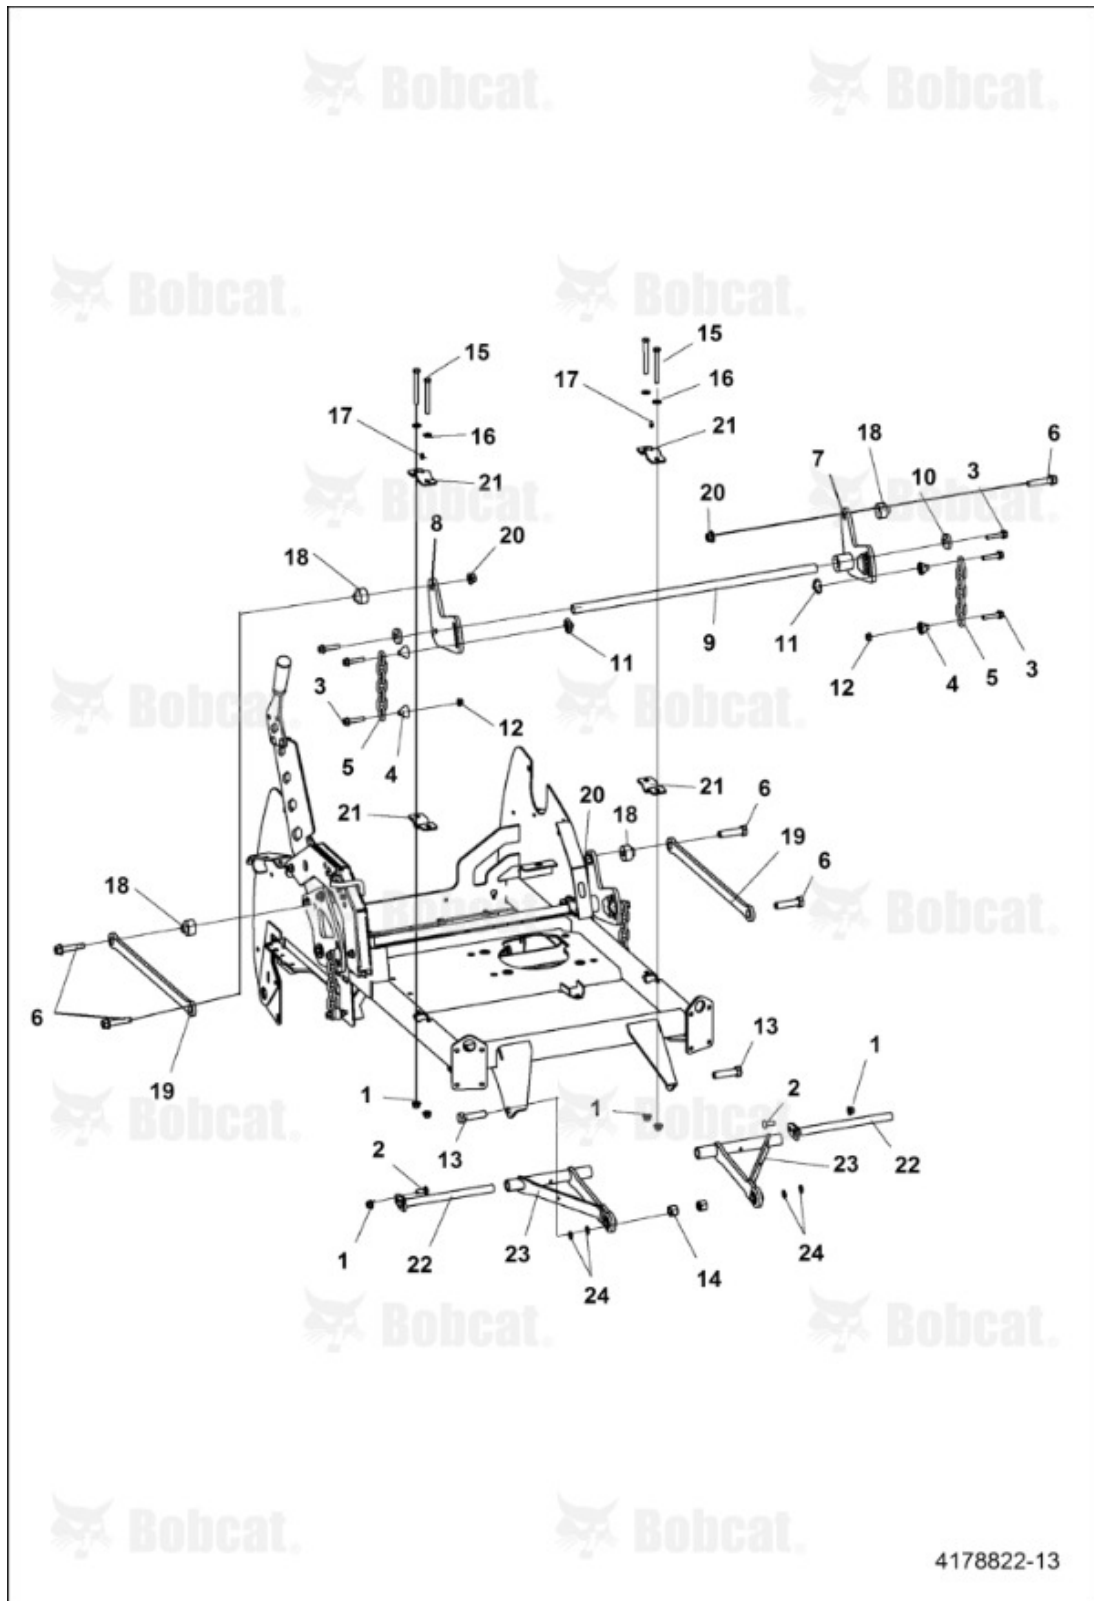

Title: Front Deck Lift Assembly
Model Number: ZS4000
Serial Number: 9994003EU11001 & Above

Title: Front Deck Lift Assembly
Model Number: ZS4000
Serial Number: 9994003EU11001 & Above

Ref #	Part #	Description	S/N	Qty
1	11D6	NUT LOCK HEX NYLON, Was PN 64268-03, A		6
2	10C616	BOLT SHRT SQ NK RHD 3/8-16X1 GRD 5, Was PN 64018-44, A		2
3	35C628	BOLT, Was PN 64262-018, A		6
4	4178684	SPACER DECK HANGING		4
5	4169126-01	CHAIN 7 LINKS		2
6	35C840	BOLT, Was PN 64262-030, A		2
7	4177873.46	DECK LIFT WELDMENT		1
8	4177874.46	DECK LIFT WELDMENT		1
9	4177858	SHAFT DECK LIFT		2
10	64163-53	WASHER FLAT		2
11	4173954	PLATE GEAR		2
12	99D6	NUT HEX FLANGED, Was PN 64141-16, A		2
13	17C1040	BOLT, Was PN 64123-168, A		2
14	59D10	NUT LOCK HEX NYLON, Was PN 64229-06, A		2
15	1C656	BOLT, Was PN 64123-171, A		4
16	64163-61	WASHER FLAT		4
17	85010N	ZERK FITTING		2
18	4174012	SPACER ARM LIFT		4
19	4178363.46	PLATE LINK		2
20	11D8	NUT LOCK HEX NYLON, Was PN 64268-05, A		4
21	4177871.46	BRACKET HANGER DECK LIFT		4
22	4177840	SHAFT ARM PULL WELDMENT		2
23	4177839.46	ARM PULL WELDMENT		2
24	7508382	WASHER FLAT, Was PN 64163-26, A		2