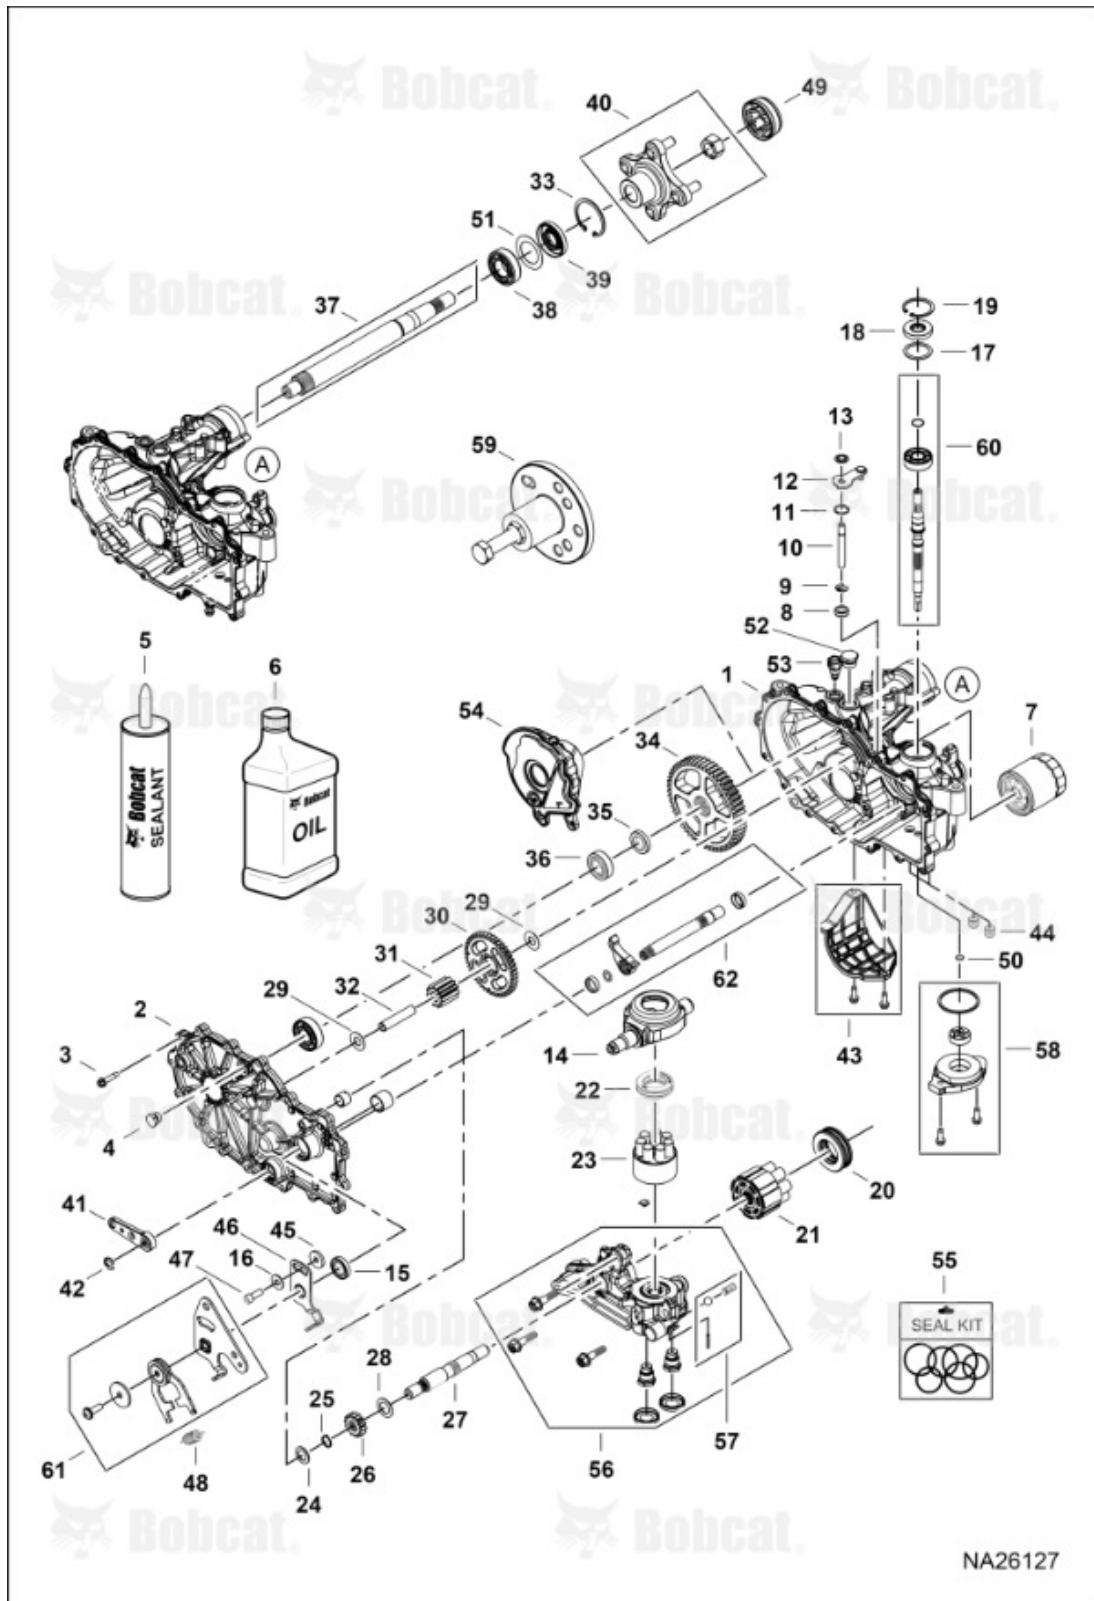

Title: Transaxle Left
Model Number: ZS4000
Serial Number: 9994003EU11001 & Above

Title: Transaxle Left
Model Number: ZS4000
Serial Number: 9994003EU11001 & Above

Ref #	Part #	Description	S/N	Qty
1	7528776	KIT HOUSING		1
2	7528777	KIT COVER LH		1
3	7525210	SCREW HEX		16
4	7525209	PLUG VENT		1
5	7504362	SEALANT GASKET LIQUID		1
6	7354881	OIL 15W40 QT 12, Transaxle fluid		X
6	7354882	OIL 15W40 GAL 6, Transaxle fluid		X
6	7354882PK	OIL 15W40 GAL 216		X
7	4142045-06	FILTER TRANSAXLE		1
8	7525211	SEAL LIP		1
9	7504367	RING RETAINING		1
10	7525212	ROD BYPASS		1
11	7504366	RING RETAINING		1
12	7525213	ARM BYPASS		1
13	7525214	RING RETAINING		1
14	7525215	SWASHPLATE		1
15	7525216	SEAL LIP		1
16	7504359	WASHER FLAT		1
17	7525217	WASHER FLAT		1
18	7525218	SEAL LIP		1
19	7525219	RING RETAINING		1
20	7525220	BEARING BALL		1
21	7525221	KIT CYLINDER BLOCK		1
22	4164841-004	BEARING PLASTIC		1
23	4164841-003	KIT CYLINDER BLOCK		1