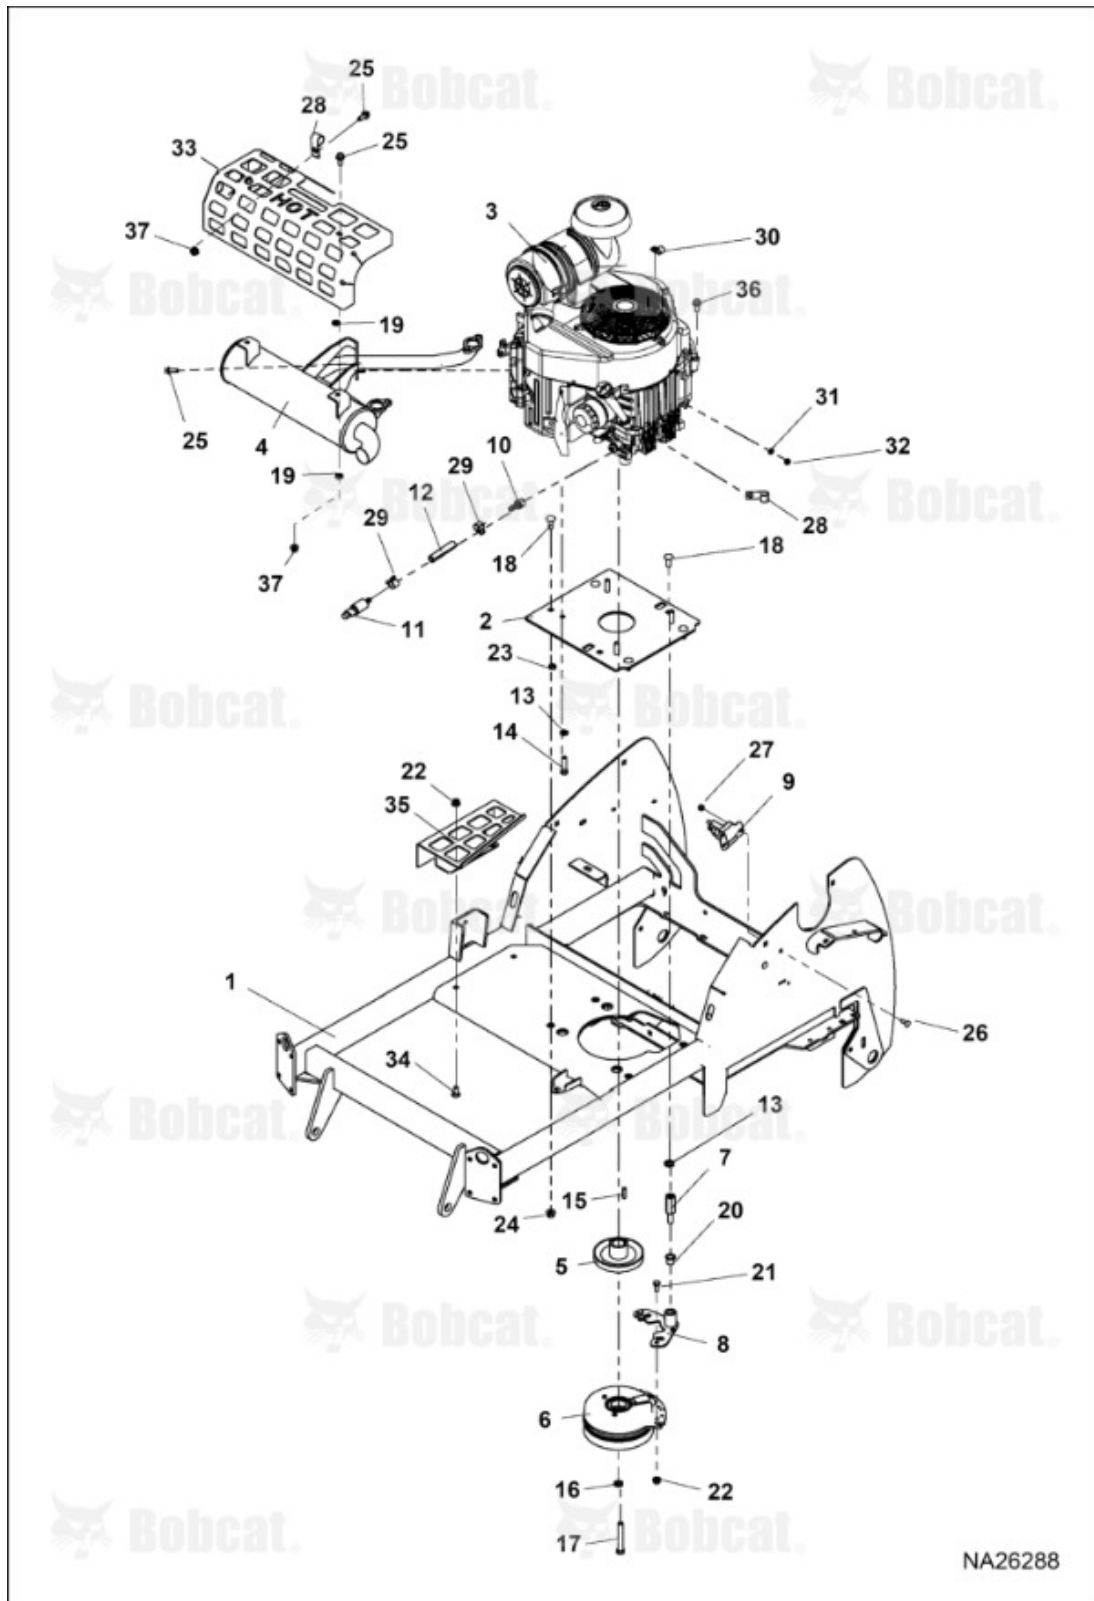

Title: Engine Deck Assembly  
Model Number: ZS4000  
Serial Number: 9994003EU11001 & Above

Title: Engine Deck Assembly  
 Model Number: ZS4000  
 Serial Number: 9994003EU11001 & Above

Ref #	Part #	Description	S/N	Qty
1	4178728	FRAME W/LABELS		1
2	4172751.46	PLATE ENGINE		1
3		ENGINE 22HP, ENGINE 22HP, NSS - USED ON 48" NON EFI ONLY		1
3		ENGINE FT730V EFI, ENGINE FT730V EFI, NSS - USED ON 52" & 61" EFI ONLY		1
4	7498349	MUFFLER ENGINE		1
4	7519454	MANIFOLD MUFFLER		1
4	4170548-03	CLAMP MUFFLER		1
5	4170170	PULLEY MOWER		1
6	7501227	CLUTCH ELECTRIC		1
7	4169106	PIN CLUTCH		1
8	4173452.46	CLUTCH STOP WELDMENT		1
9	7528858	SOLENOID STARTER		1
10	4164252-001	FITTING BARBED STRAIGHT		1
11	4164251	VALVE DRAIN		1
12	7529391	HOSE FUEL		1
13	4E6	WASHER, Was PN 64006-03, A		5
14	1C620	SCREW HEX CAP, Was PN 64123-16, A		4
15	64164-12	KEY SQUARE		1
16	64006-06	WASHER LOCK		1
17	64123-155	BOLT HEX		1
18	10C616	BOLT SHRT SQ NK RHD 3/8-16X1 GRD 5, Was PN 64018-44, A		5
19	4171826	WASHER FLAT		4
20	38304-03	BEARING PLASTIC		1

Title: Rider Platform ASSY  
Model Number: ZS4000  
Serial Number: 9994003EU11001 & Above

Title: Rider Platform ASSY  
 Model Number: ZS4000  
 Serial Number: 9994003EU11001 & Above

Ref #	Part #	Description	S/N	Qty
1	4178728	FRAME W/LABELS		1
2	4171132.46	PLATE FOOT WELDMENT		1
3	4170585	BUMPER RADIAL		4
4	4170388	SPACER LATCH		1
5	7454407.46	BRACKET LATCH		1
6	4178731	PLATE FOOT W/LABELS		1
7	4171113.46	PLATE TANK		1
8	4170670	MAT FOOTPLATE		1
9	4171672	BUMPER FOOTPLATE MOLDED		2
10	4178637	DECAL BOBCAT		1
11	4166324-04	BEARING PLASTIC		2
12	4171254	SPACER ROUND		2
13	64229-10	NUT NYLON		4
14	64152-49	SCREW HEX HEAD		4
15	10C616	BOLT SHRT SQ NK RHD 3/8-16X1 GRD 5, Was PN 64018-44, A		10
16	11D6	NUT LOCK HEX NYLON, Was PN 64268-03, A		12
17	35C512	SCREW FLANGED HEAD CAP, Was PN 64262-006, A		4
18	11D5	NUT LOCK HEX NYLON, Was 64268-02, A		5
19	64262-027	BOLT FLANGE		2
20	64272-03	SCREW HEX		4
21	64163-31	WASHER FLAT		2
22	4171365	CAP ASSEMBLY		1