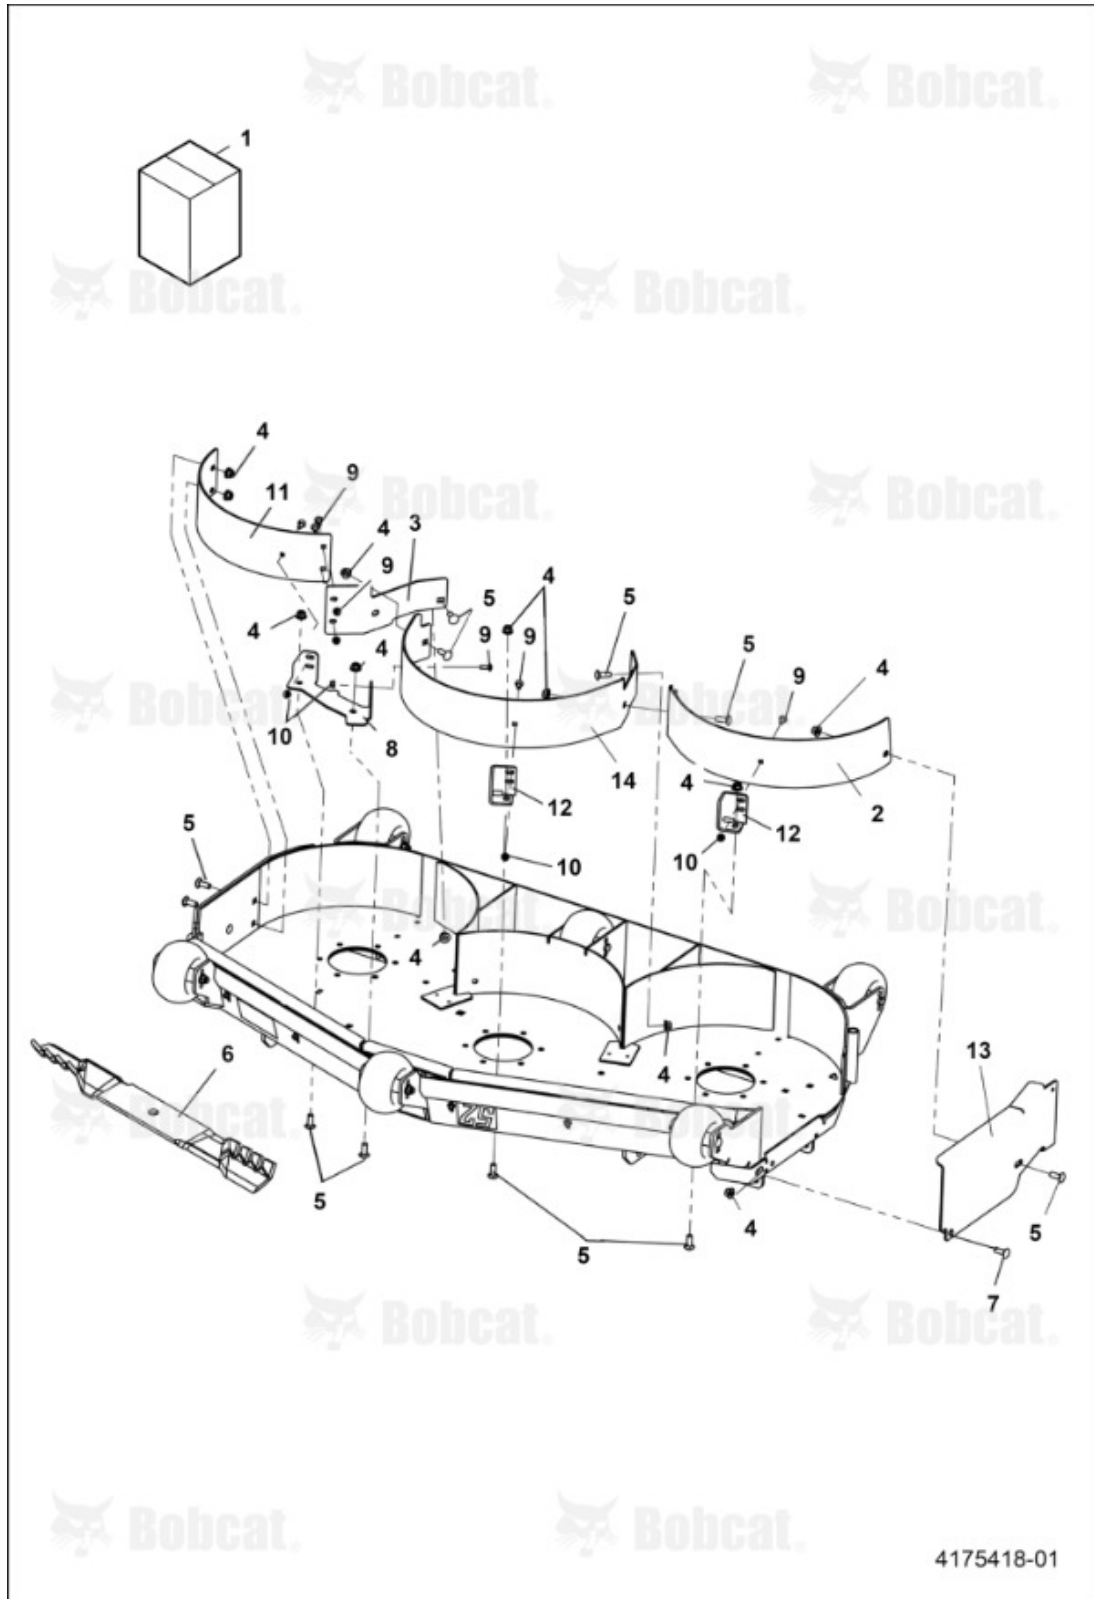

Title: Mulch Kit (52")
Model Number: ZS4000
Serial Number: 9994003EU11001 & Above

Title: Mulch Kit (52")
Model Number: ZS4000
Serial Number: 9994003EU11001 & Above

Ref #	Part #	Description	S/N	Qty
1	970578	KIT MULCH 52 IN, Ref. 2-14		1
2	4174625.7	BAFFLE MULCH RH		1
3	4174626.7	BAFFLE MULCH LH		1
4	11D6	NUT LOCK HEX NYLON, Was PN 64268-03		12
5	10C616	BOLT SHRT SQ NK RHD 3/8-16X1 GRD 5, Was PN 64018-44		11
6	2722543-02	BLADE 18.00 ELIMINATOR		3
7	35C616	SCREW FLANGED HEAD CAP, Was PN 64262-011		1
8	4174503.7	BRACKET BAFFLE		1
9	37C412	BOLT, Was PN 64018-2		6
10	11D4	NUT LOCK HEX NYLON, Was PN 64268-01		6
11	4174628.7	BAFFLE MULCH LH		1
12	4174507.7	BRACKET BAFFLE		2
13	4177481.7	PLATE ECO 52		1
14	4174627.7	BAFFLE MULCH CENTER		1