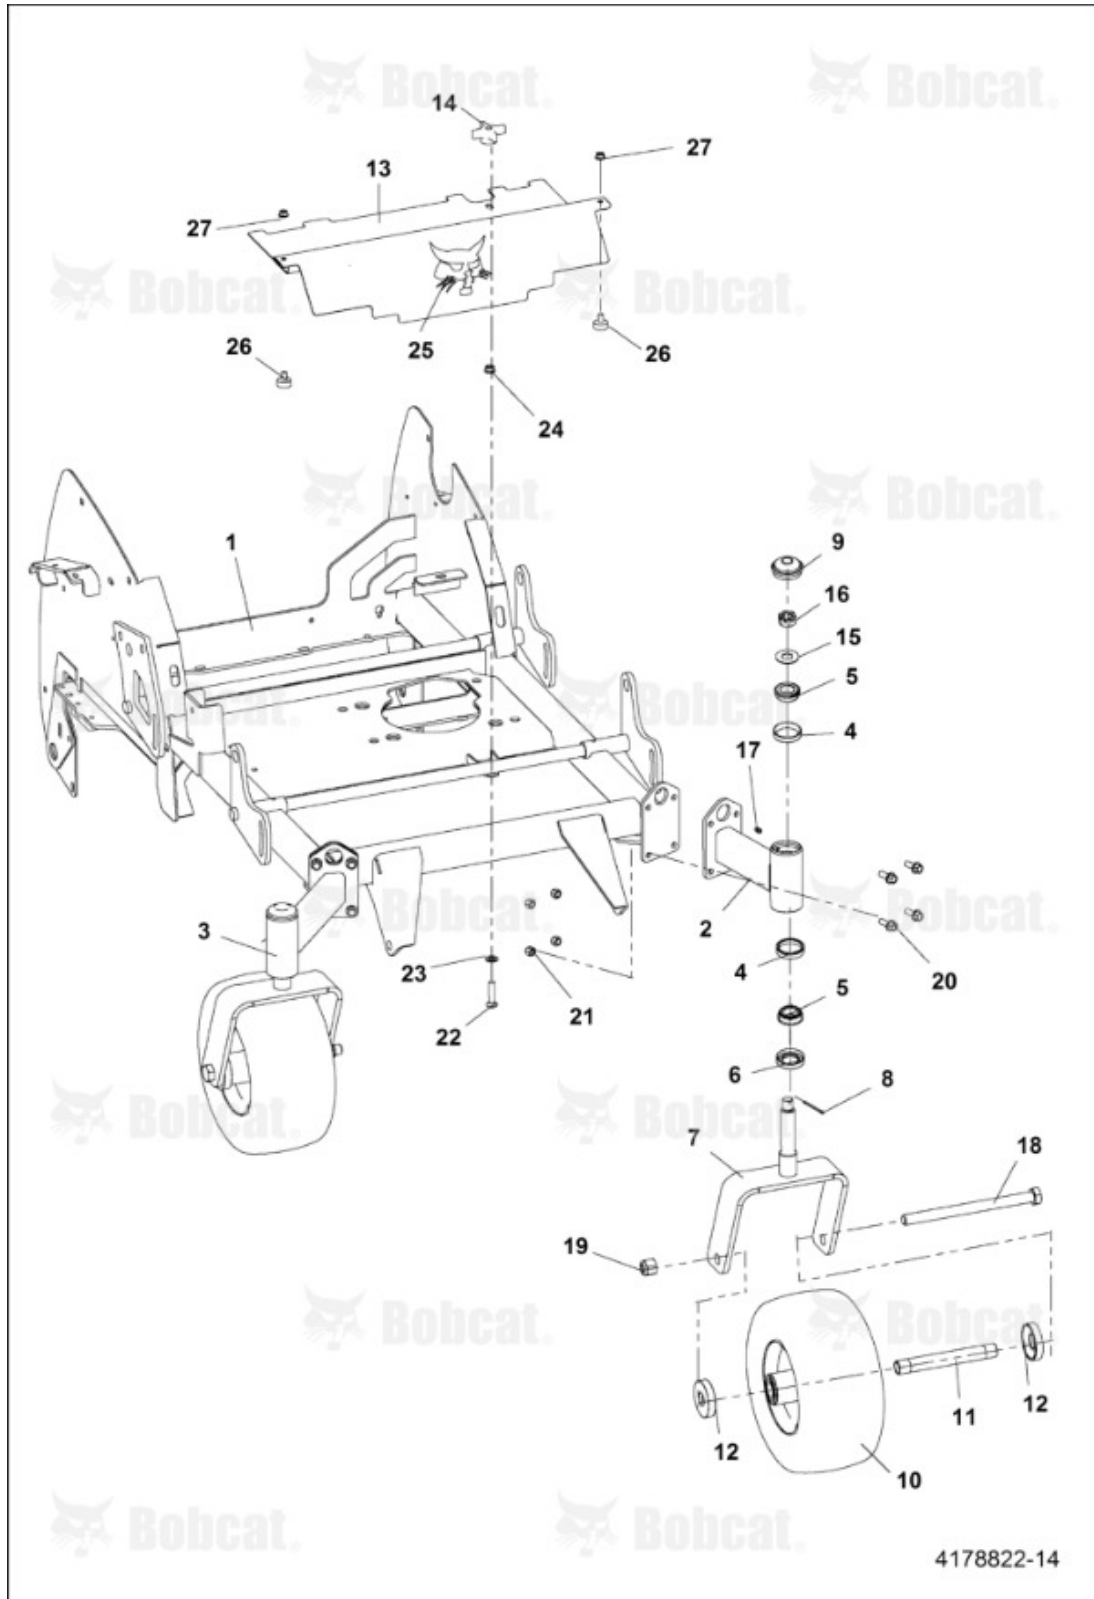

Title: Caster ASSY
Model Number: ZS4000
Serial Number: 9994003EU11001 & Above

Title: Caster ASSY
Model Number: ZS4000
Serial Number: 9994003EU11001 & Above

Ref #	Part #	Description	S/N	Qty
1	4178728	FRAME W/LABELS		1
2	4178503.45	CASTER ARM WELDMENT, (INCLUDES ITEM 4) USED ON 48" & 52"		1
2	4170993.45	CASTER ARM WELDMENT, (INCLUDES ITEM 4) USED ON 61"		1
3	4178504.45	CASTER ARM WELDMENT, (INCLUDES ITEM 4) USED ON 48" & 52"		1
3	4170994.45	CASTER ARM WELDMENT, (INCLUDES ITEMS 4) USED ON 61"		1
4	48043-03C	BEARING CUP		4
5	48043-04C	BEARING CONE		4
6	48480	SEAL RING		2
7	4174642.46	YOKE CASTER WELDMENT, Was 4167764.46, D		2
8	64140-5	PIN COTTER		2
9	4162986	CAP END		2
10	4178450	WHEEL ASSEMBLY 13X6.50-6		2
10	4179540	WHEEL 13X6.5-6 NO FLAT ASSEMBLY, optional		2
11	2722230-03	SHAFT WHEEL		2
12	2722231	SPACER END		4
13	4177857.46	COVER BELT CENTER		1
14	38524	KNOB 4 PRONG		1
15	7508524	WASHER SPRING, Was PN 64209-17, A		2
16	7508188	NUT HEX SLOTTED, Was PN 64025-20, A		2
17	85010N	ZERK FITTING		2
18	1C12160	SCREW HEX HEAD, Was PN 64123-223, A		2
19	59D12	NUT LOCK HEX NYLON, Was PN 64229-07, A		2
20	35C616	SCREW FLANGED HEAD CAP, Was PN 64262-011, A		8