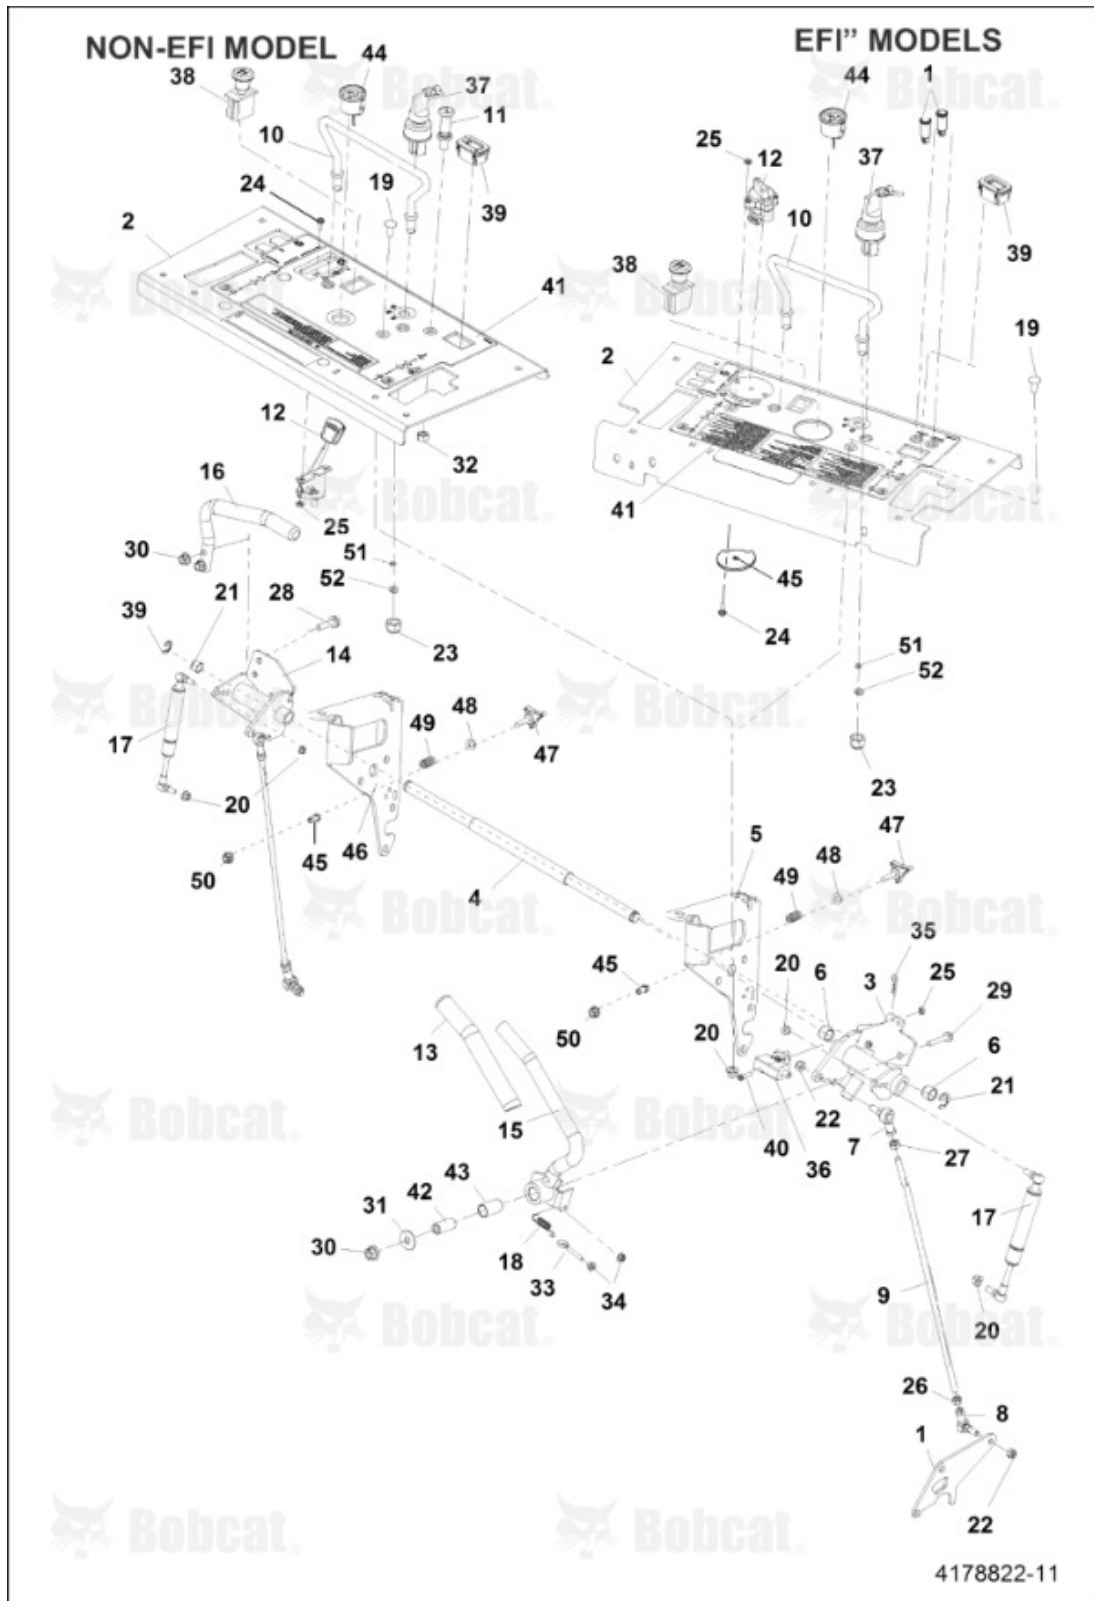

Title: Controls
Model Number: ZS4000
Serial Number: 9994003EU11001 & Above

Title: Controls
Model Number: ZS4000
Serial Number: 9994003EU11001 & Above

Ref #	Part #	Description	S/N	Qty
1	4176576	LIGHT INDICATOR, USED ON EFI MODELS		2
2	4178736	PANEL CONTROL, USED ON 9994002		1
2	4178737	PANEL CONTROL, USED ON 9994003 , 9994004		1
3	4176939	CONTROL LH, (INCLUDES ITEM 6)		1
4	4170532	SHAFT CONTROL HANDLE		1
5	4178734	BRACKET CONTROL LH		1
6	4166324-05	BEARING PLASTIC		4
7	4167343-02	ROD END		2
8	4167343-01	ROD END		2
9	4176180	ROD CONTROL		2
10	4173321	ROD POINT OF REFERENCE REAR		1
11	108009-03	CABLE CHOKE, USED ON 9994002		1
12	118020-22	CONTROL THROTTLE, USED ON 9994002 - Includes throttle cable.		1
12	4176438	THROTTLE ELECTRIC LEVER, USED ON 9994003 , 9994004		1
13	4172963	HANDLE GRIP		2
14	4176940	CONTROL RH, (INCLUDES ITEM 6)		1
15	4171587	HANDLE OPERATING		1
16	4171171	HANDLE CONTROL		1
17	46919226	DAMPER NON CAVITATING, Was 2228065, A		2
18	4171461	SPRING EXTENSION		1
19	10C512	BOLT SQ NECK RND HD, Was PN 64018-51, A		4
20	11D5	NUT LOCK HEX NYLON, Was 64268-02, A		8
21	64221-02	E-RING		2
22	64229-08	NUT NYLON		4