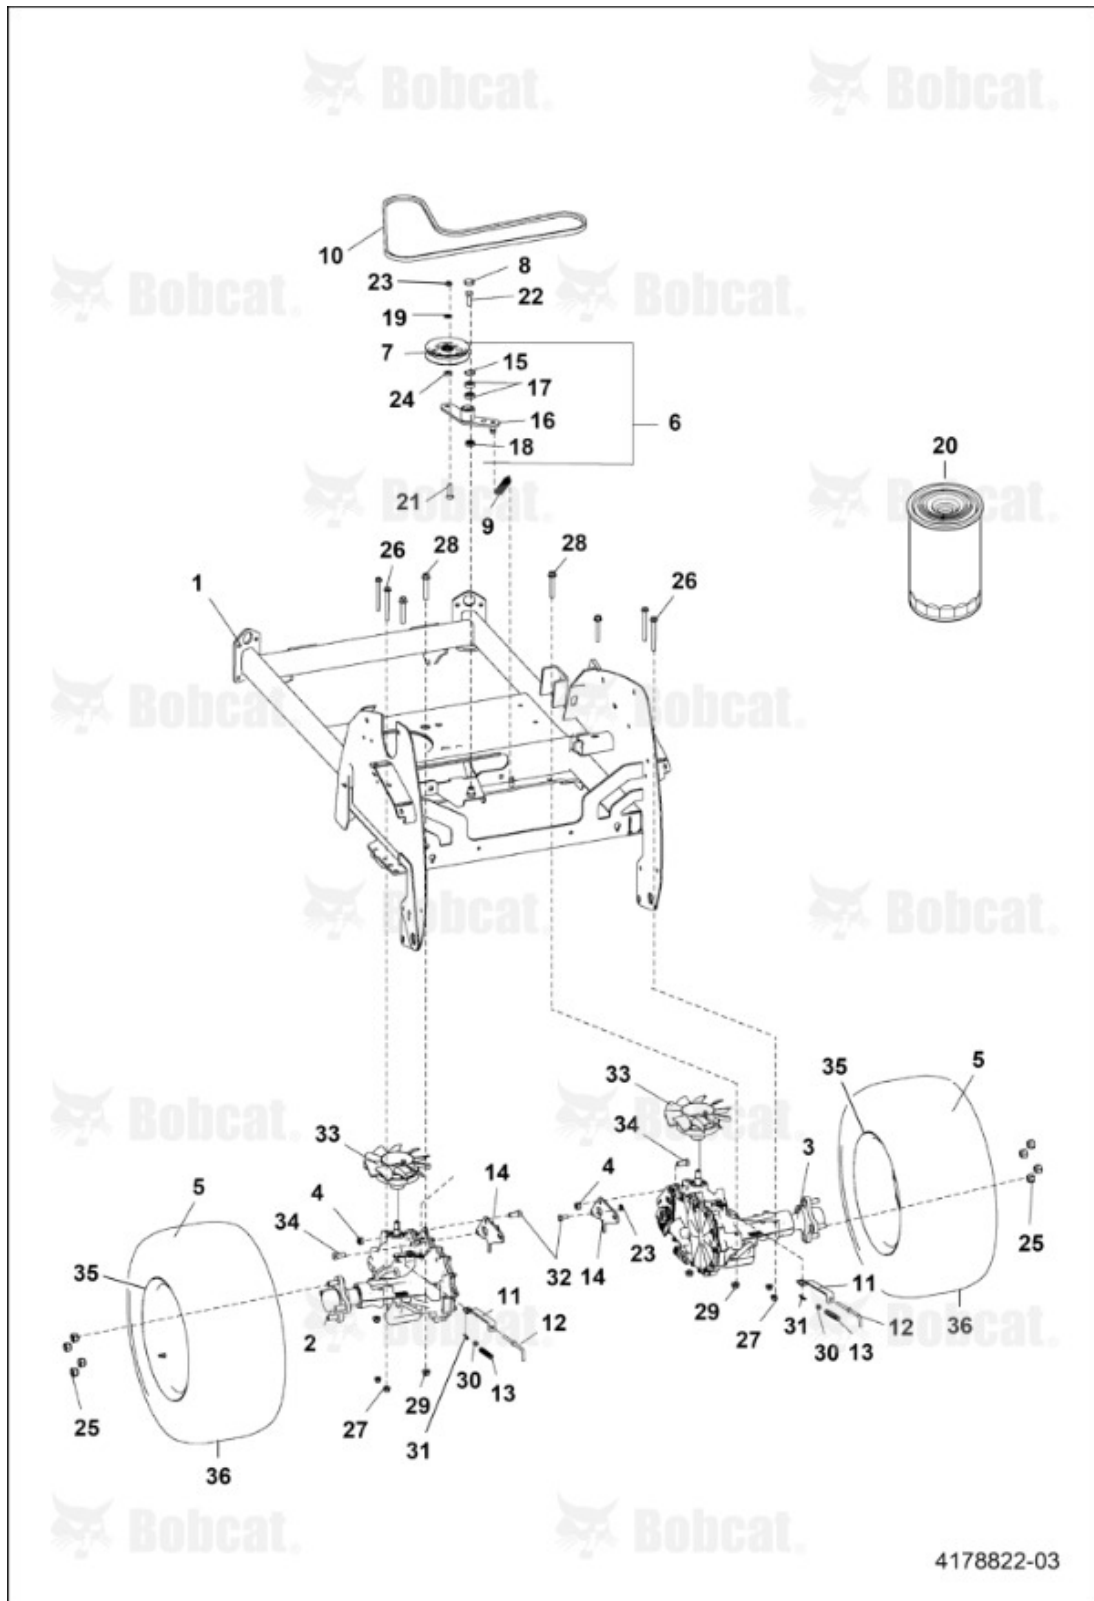

Title: Wheel & Transaxle ASSY
Model Number: ZS4000
Serial Number: 9994003EU11001 & Above

4178822-03

Title: Wheel & Transaxle ASSY
Model Number: ZS4000
Serial Number: 9994003EU11001 & Above

Ref #	Part #	Description	S/N	Qty
1	4178728	FRAME W/LABELS		1
2	4178834	TRANSAXLE LH		1
3	4178835	TRANSAXLE RH		1
4	59D7	NUT LOCK HEX NYLON, Was PN 64229-04, A		22
5	7510815	WHEEL TIRE ASSEMBLY		2
5	46888385	TIRE 23X10.5-12 OTR ZERO-T II		1
5	46888379	RIM 12X8.5 ORANGE		1
5	46901992	WHEEL 22 X 11 - 12 TWEEL		2
6	4178692	ARM IDLER ASSEMBLY, (INCLUDES ITEMS 38-41)		1
7	2308000	PULLEY IDLER		1
8	4128002	CAP ASSEMBLY		1
9	2188131	SPRING EXTENSION		1
10	4170486	BELT TRANSAXLE		1
11	4148698.46	LINK DUMP VALVE		2
12	4148697	ROD CONTROL		2
13	2720977	SPRING COMPRESSION		2
14	4173339.46	PLATE CONTROL		2
15	64144-40	RING SNAP		1
16	4178692	ARM IDLER ASSEMBLY, Was 4170274.46, A		1
17	4128004	BEARING BALL		2
18	4127999	SEAL RING		1
19	64163-61	WASHER FLAT		1
20	4142045-06	FILTER TRANSAXLE		2
21	37C624	BOLT, Was PN 64018-49, A		1
22	64270-01	BOLT HEX		1