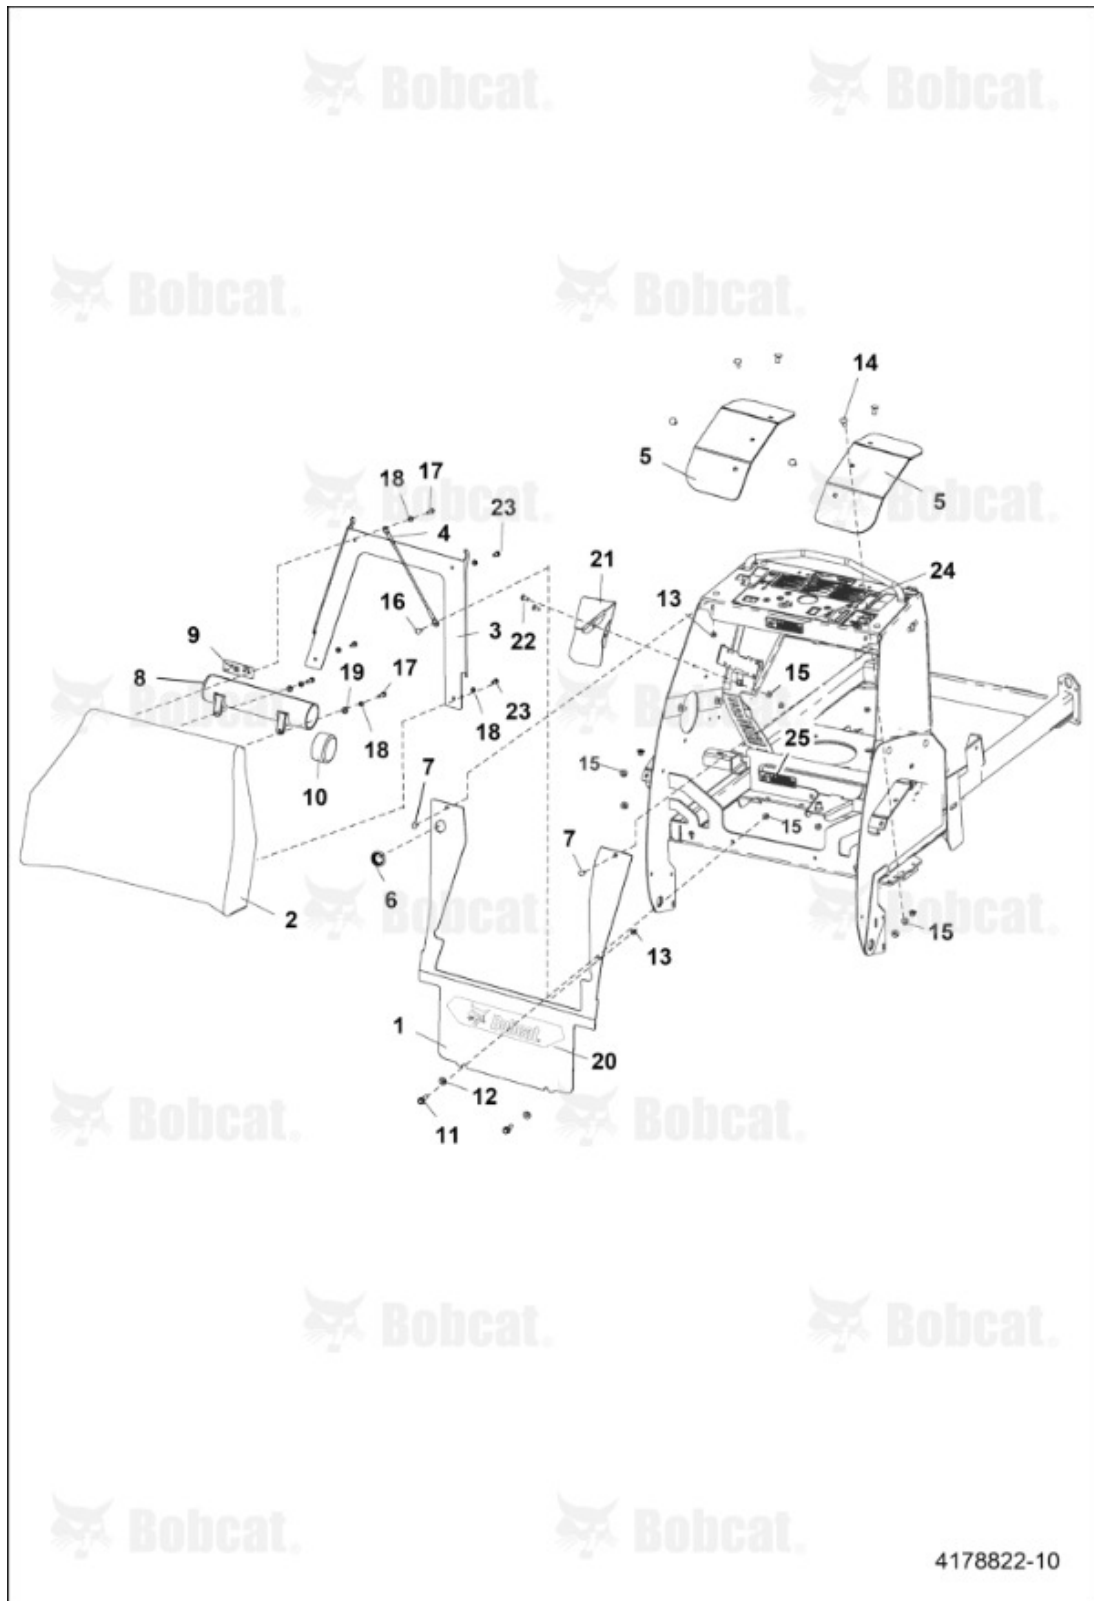

Title: Rider Pad & Fender ASSY
Model Number: ZS4000
Serial Number: 9994003EU11001 & Above

Title: Rider Pad & Fender ASSY
Model Number: ZS4000
Serial Number: 9994003EU11001 & Above

Ref #	Part #	Description	S/N	Qty
1	4176340.45	PANEL REAR		1
2	4178565	PAD RIDER WIDE		1
3	4170384.46	BRACKET SUPPORT		1
4	4171100	CABLE TETHER		1
5	4170598.46	FENDER WHEEL		2
6	4167193	PLUG PLASTIC		1
7	7508182	BOLT CARRIAGE, Was PN 64018-41, A		2
8	4160281	HOLDER MANUAL		1
9	7511907	DECAL MANUAL OPS PICTORIAL		1
10	38061A	CAP VINYL		1
11	35C516	SCREW HEX HD W/F GR5, Was PN 64262-007, A		2
12	4170388	SPACER LATCH		2
13	11D4	NUT LOCK HEX NYLON, Was PN 64268-01, A		3
14	37C516	BOLT SQ NECK RND HD, Was PN 64018-15, A		6
15	11D5	NUT LOCK HEX NYLON, Was 64268-02, A		10
16	37C412	BOLT, Was PN 64018-2, A		1
17	64123-114	BOLT HEX		3
18	4E4	WASHER, Was 64006-01, A		6
19	7508367	WASHER FLAT, Was PN 64163-02, A		2
20	4178637	DECAL BOBCAT		1
21	4170614.46	BRACKET SHIELD		1
22	10C512	BOLT SQ NECK RND HD, Was PN 64018-51, A		2
23	64123-89	BOLT HEX		3
24	7524307	DECAL OPS MANUAL		1
25	7511906	DECAL BATTERY		1