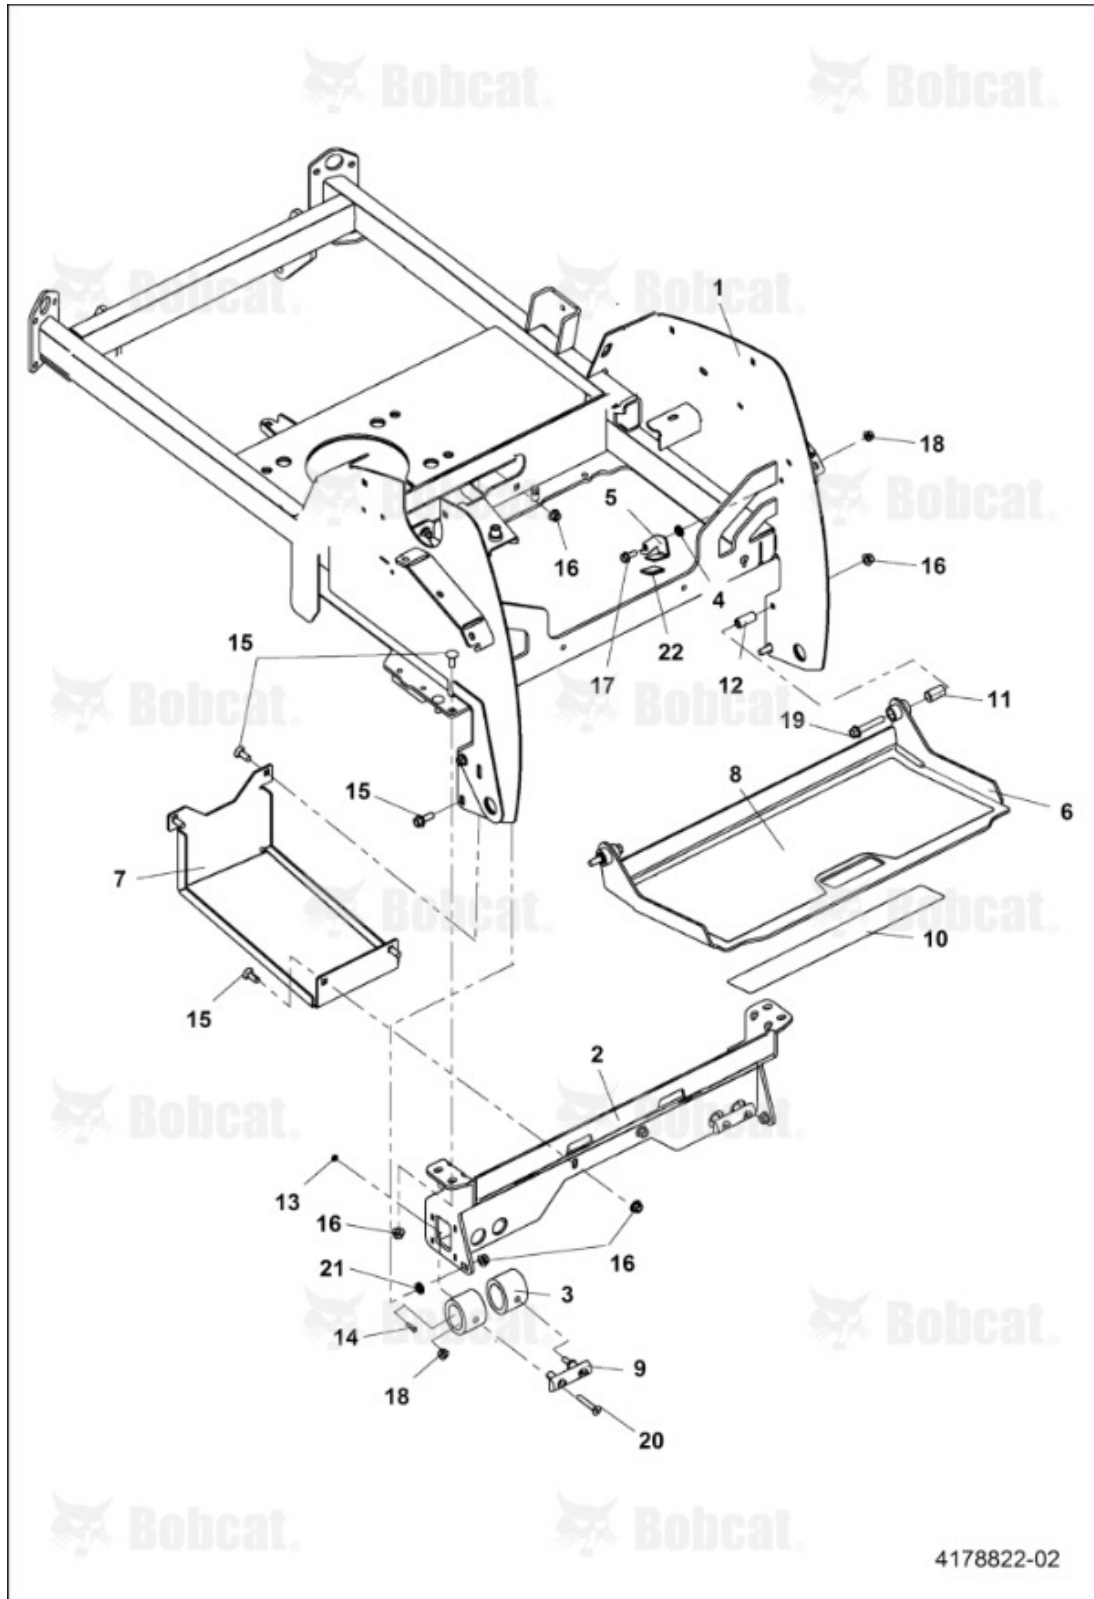

Title: Engine Deck Assembly  
Model Number: ZS4000  
Serial Number: 9994003EU11001 & Above

Title: Engine Deck Assembly  
 Model Number: ZS4000  
 Serial Number: 9994003EU11001 & Above

Ref #	Part #	Description	S/N	Qty
1	4178728	FRAME W/LABELS		1
2	4172751.46	PLATE ENGINE		1
3		ENGINE 22HP, ENGINE 22HP, NSS - USED ON 48" NON EFI ONLY		1
3		ENGINE FT730V EFI, ENGINE FT730V EFI, NSS - USED ON 52" & 61" EFI ONLY		1
4	7498349	MUFFLER ENGINE		1
4	7519454	MANIFOLD MUFFLER		1
4	4170548-03	CLAMP MUFFLER		1
5	4170170	PULLEY MOWER		1
6	7501227	CLUTCH ELECTRIC		1
7	4169106	PIN CLUTCH		1
8	4173452.46	CLUTCH STOP WELDMENT		1
9	7528858	SOLENOID STARTER		1
10	4164252-001	FITTING BARBED STRAIGHT		1
11	4164251	VALVE DRAIN		1
12	7529391	HOSE FUEL		1
13	4E6	WASHER, Was PN 64006-03, A		5
14	1C620	SCREW HEX CAP, Was PN 64123-16, A		4
15	64164-12	KEY SQUARE		1
16	64006-06	WASHER LOCK		1
17	64123-155	BOLT HEX		1
18	10C616	BOLT SHRT SQ NK RHD 3/8-16X1 GRD 5, Was PN 64018-44, A		5
19	4171826	WASHER FLAT		4
20	38304-03	BEARING PLASTIC		1

Title: Rider Platform ASSY  
Model Number: ZS4000  
Serial Number: 9994003EU11001 & Above

Title: Rider Platform ASSY  
 Model Number: ZS4000  
 Serial Number: 9994003EU11001 & Above

Ref #	Part #	Description	S/N	Qty
1	4178728	FRAME W/LABELS		1
2	4171132.46	PLATE FOOT WELDMENT		1
3	4170585	BUMPER RADIAL		4
4	4170388	SPACER LATCH		1
5	7454407.46	BRACKET LATCH		1
6	4178731	PLATE FOOT W/LABELS		1
7	4171113.46	PLATE TANK		1
8	4170670	MAT FOOTPLATE		1
9	4171672	BUMPER FOOTPLATE MOLDED		2
10	4178637	DECAL BOBCAT		1
11	4166324-04	BEARING PLASTIC		2
12	4171254	SPACER ROUND		2
13	64229-10	NUT NYLON		4
14	64152-49	SCREW HEX HEAD		4
15	10C616	BOLT SHRT SQ NK RHD 3/8-16X1 GRD 5, Was PN 64018-44, A		10
16	11D6	NUT LOCK HEX NYLON, Was PN 64268-03, A		12
17	35C512	SCREW FLANGED HEAD CAP, Was PN 64262-006, A		4
18	11D5	NUT LOCK HEX NYLON, Was 64268-02, A		5
19	64262-027	BOLT FLANGE		2
20	64272-03	SCREW HEX		4
21	64163-31	WASHER FLAT		2
22	4171365	CAP ASSEMBLY		1