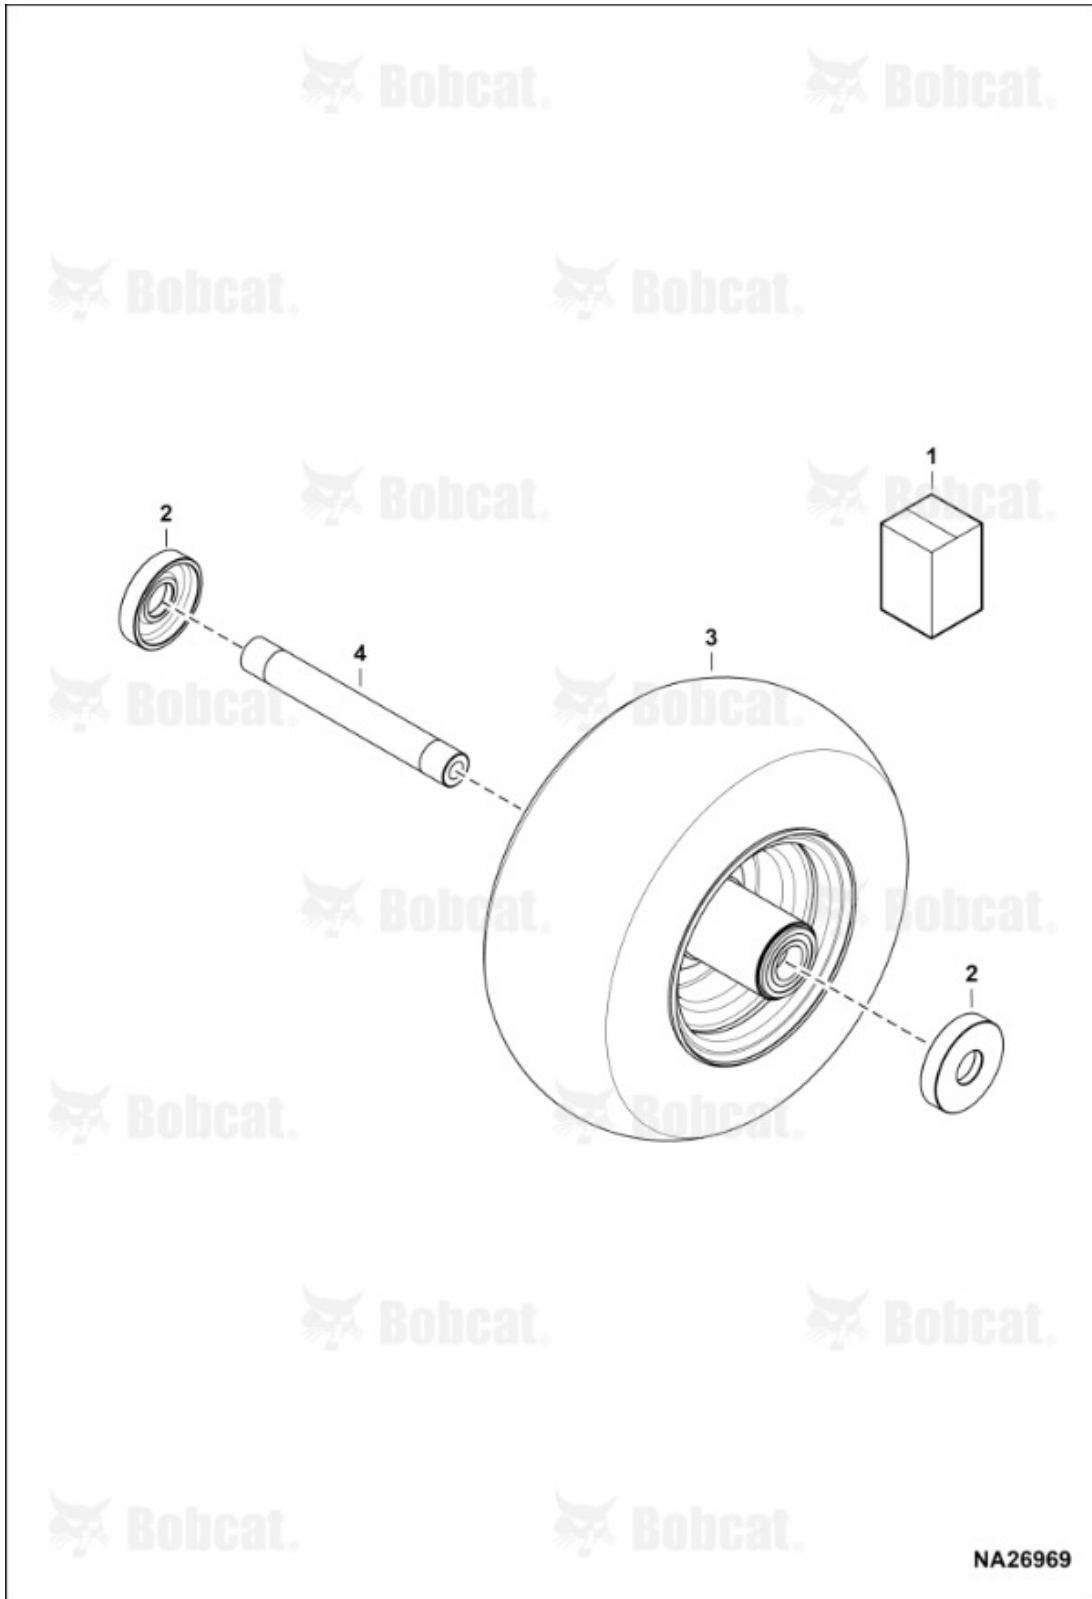

Title: Caster Tire and Spanner
Model Number: ZS4000
Serial Number: 9994003EU11001 & Above

NA26969

Title: Caster Tire and Spanner
Model Number: ZS4000
Serial Number: 9994003EU11001 & Above

Ref #	Part #	Description	S/N	Qty
1	7525561	KIT CASTER TIRE AND SPANNER, W/ Ref. 2-4		1
2	2722231	SPACER END		4
3	4179540	WHEEL 13X6.5-6 NO FLAT ASSEMBLY		2
4	7522853	SPANNER SHAFT		2