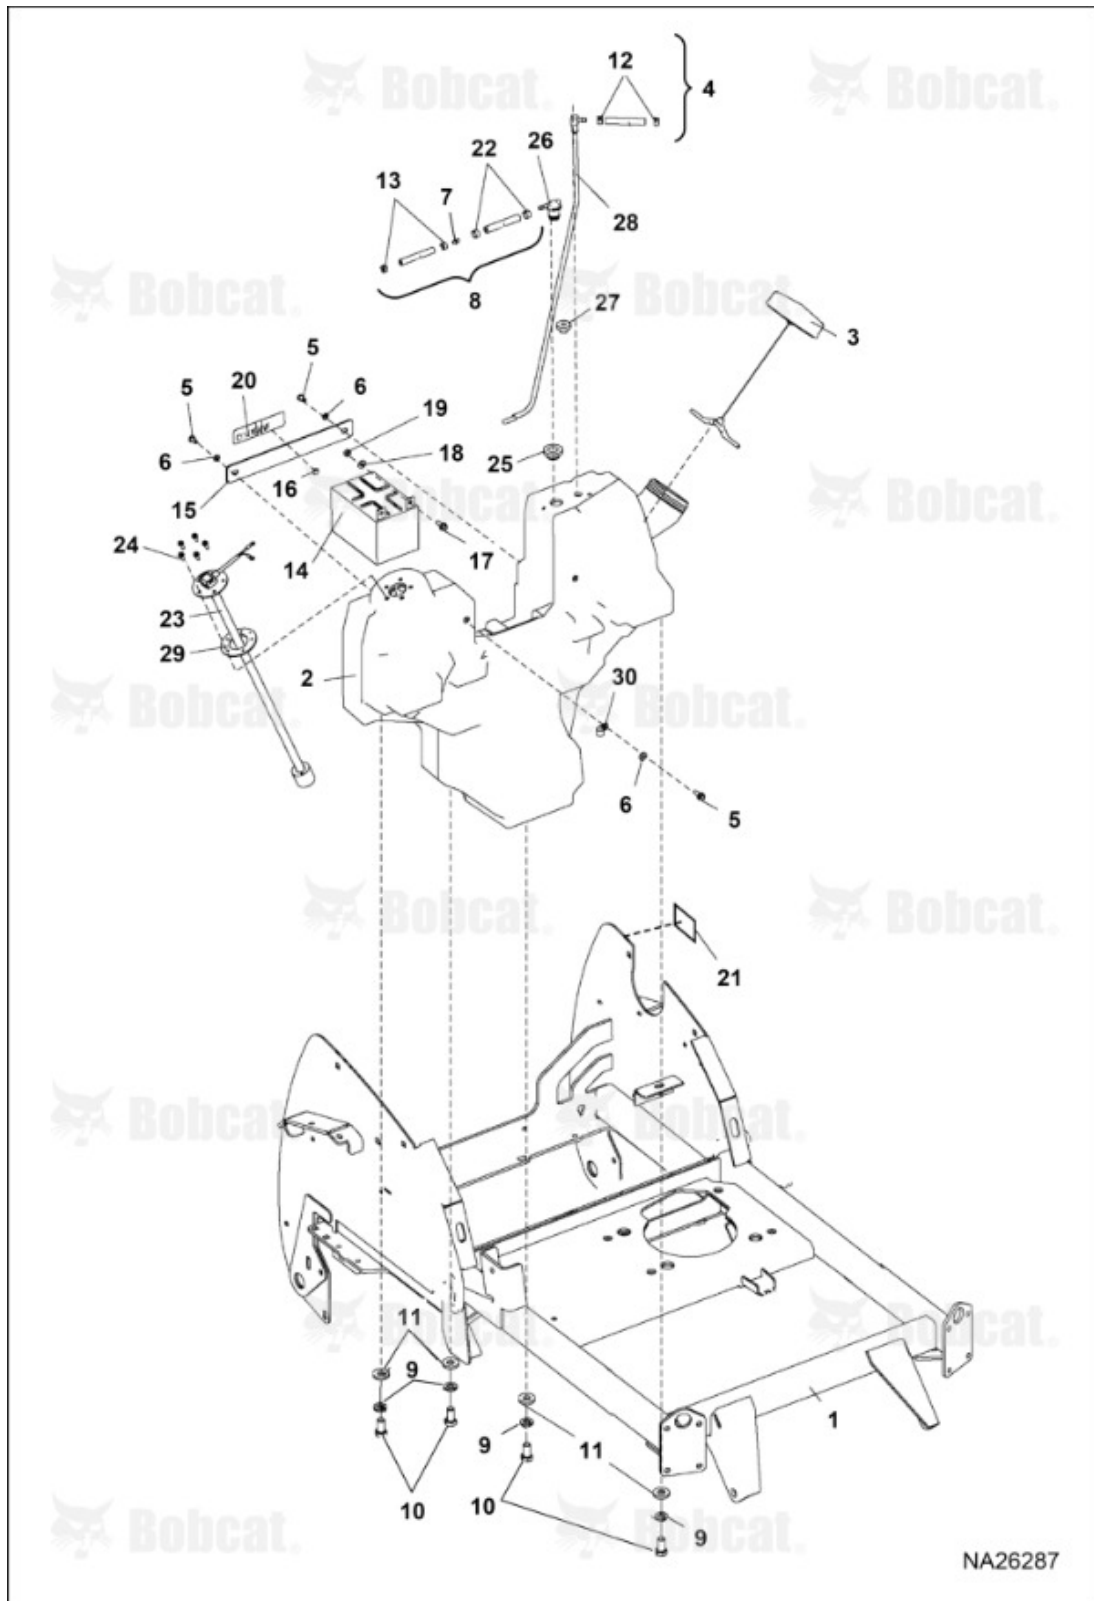

Title: Fuel Tank & Battery ASSY
Model Number: ZS4000
Serial Number: 9994003EU11001 & Above

Title: Fuel Tank & Battery ASSY
Model Number: ZS4000
Serial Number: 9994003EU11001 & Above

Ref #	Part #	Description	S/N	Qty
1	4178728	FRAME W/LABELS		1
2	4175912	TANK FUEL, W/Ref. 24-30		1
3	4178085	CAP FUEL		1
4	7532644	HOSE FUEL SUB ASSEMBLY		1
5	1C408	BOLT, Was PN 64123-49, A		4
6	4E4	WASHER, Was 64006-01, A		4
7	4165864	FITTING HOSE		1
8	7532643	HOSE FUEL ASSEMBLY PURGE		1
9	4E6	WASHER, Was PN 64006-03, A		4
10	1C616	SCREW HEX HEAD CAP, Was PN 64123-50, A		4
11	64163-69	WASHER FLAT		4
12	7521536	CLAMP HOSE STEEL SPRING .5 RED		4
13	7522001	CLAMP HOSE		2
14	46979478	BATTERY 190CCA WITH DECAL, Was 4171099, A		1
14	4171973	CHARGER BATTERY		x
15	4178739	BRACKET BATTERY, W/Ref. 20		1
16	4171586	BUMPER RUBBER		1
17	35C412	SCREW FLANGED HEAD CAP, Was PN 64262-002, A		2
18	64163-03	WASHER FLAT		2
19	64025-01	NUT HEX		2
20	7511906	DECAL BATTERY		1
21	7511905	DECAL WARNING		1
22	7508591	CLAMP HOSE		2
23	4175912-01	SENDER FUEL		1
24	64152-46	SCREW HEX HEAD		5