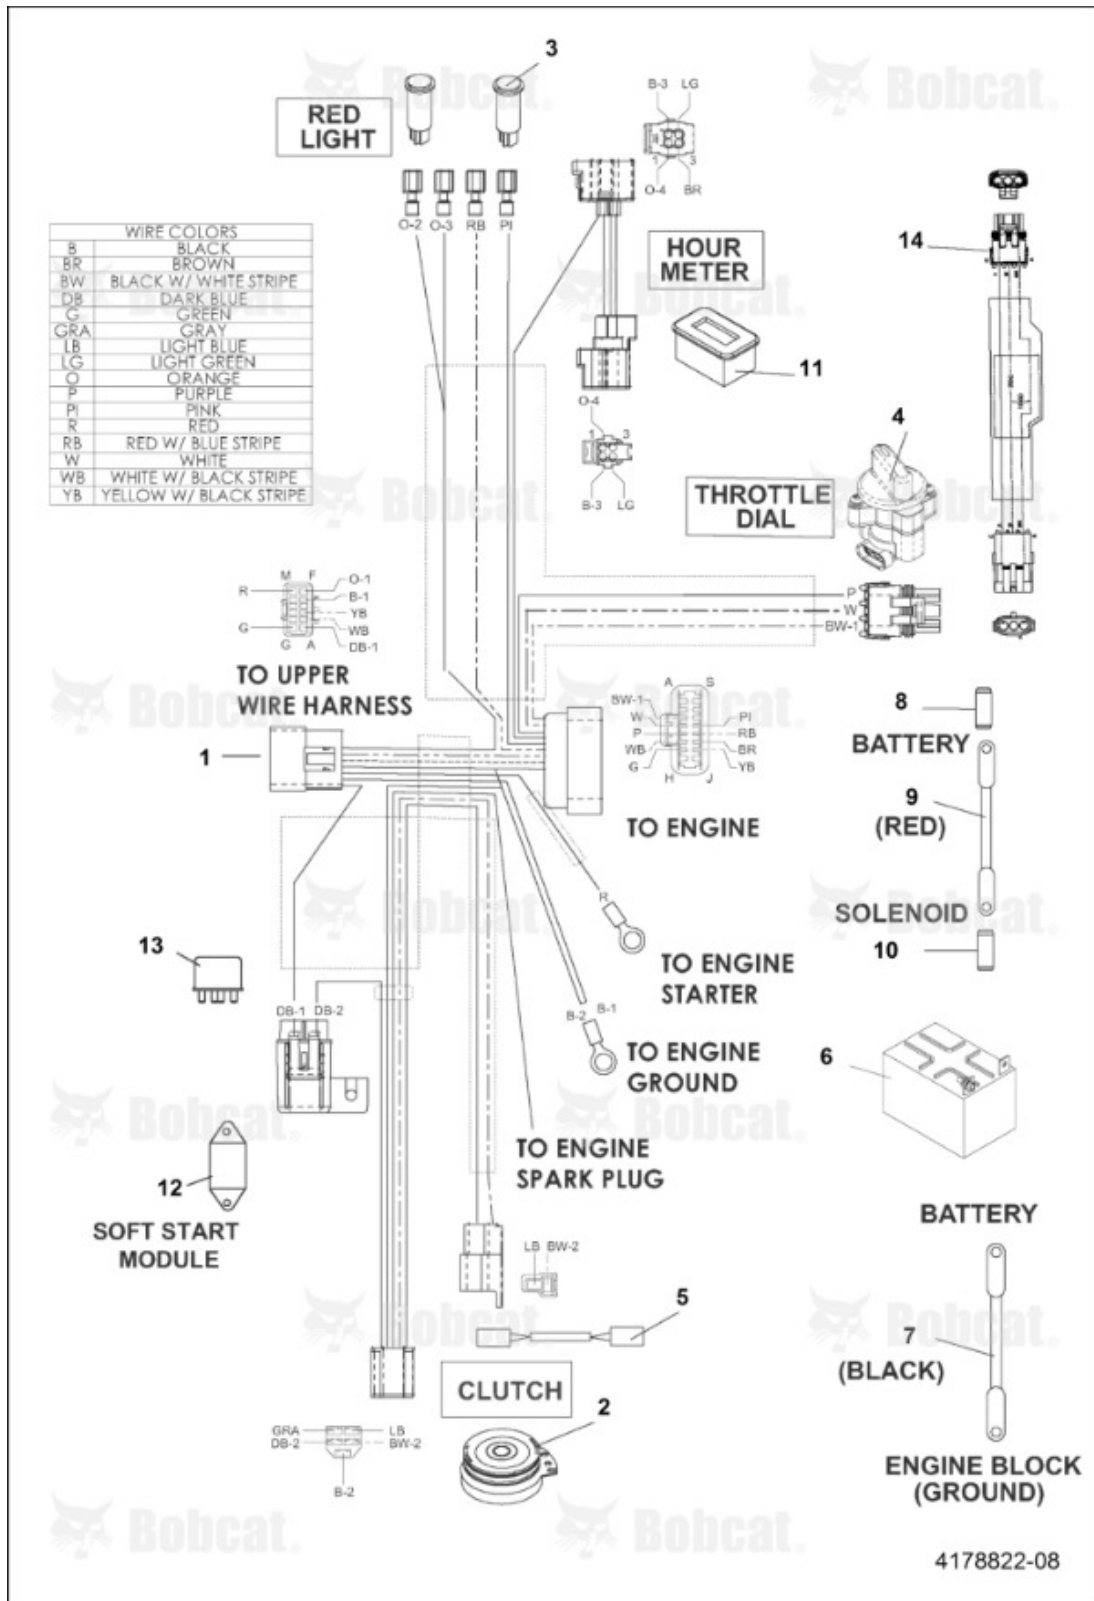

Title: 52" & 61" Efi Lower Wire Harness

Model Number: ZS4000

Serial Number: 9994003EU11001 & Above

Title: 52" & 61" Efi Lower Wire Harness

Model Number: ZS4000

Serial Number: 9994003EU11001 & Above

Ref #	Part #	Description	S/N	Qty
1	4176543	HARNESS WIRING		1
2	4171141	CLUTCH ELECTRIC		1
3	4176576	LIGHT INDICATOR		2
4	4176438	THROTTLE ELECTRIC LEVER		1
5	2720949	WIRE CLUTCH		1
6	46979478	BATTERY 190CCA WITH DECAL, Was 4171099, A		1
7	30-419	CABLE BATTERY NEGATIVE		1
8	2308095	COVER TERMINAL		1
9	7522897	CABLE BATTERY W/CONDUIT, Was 2722227-02 - Used on NA., A		1
10	2308095	COVER TERMINAL		3
11	4177930	HOURMETER		1
12	4169459	CONTROL CLUTCH		1
13	148082-10	FUSE 10 AMP		1
14	4177904	HARNESS JUMPER, USED ONLY ON 61" EFI MODELS		1