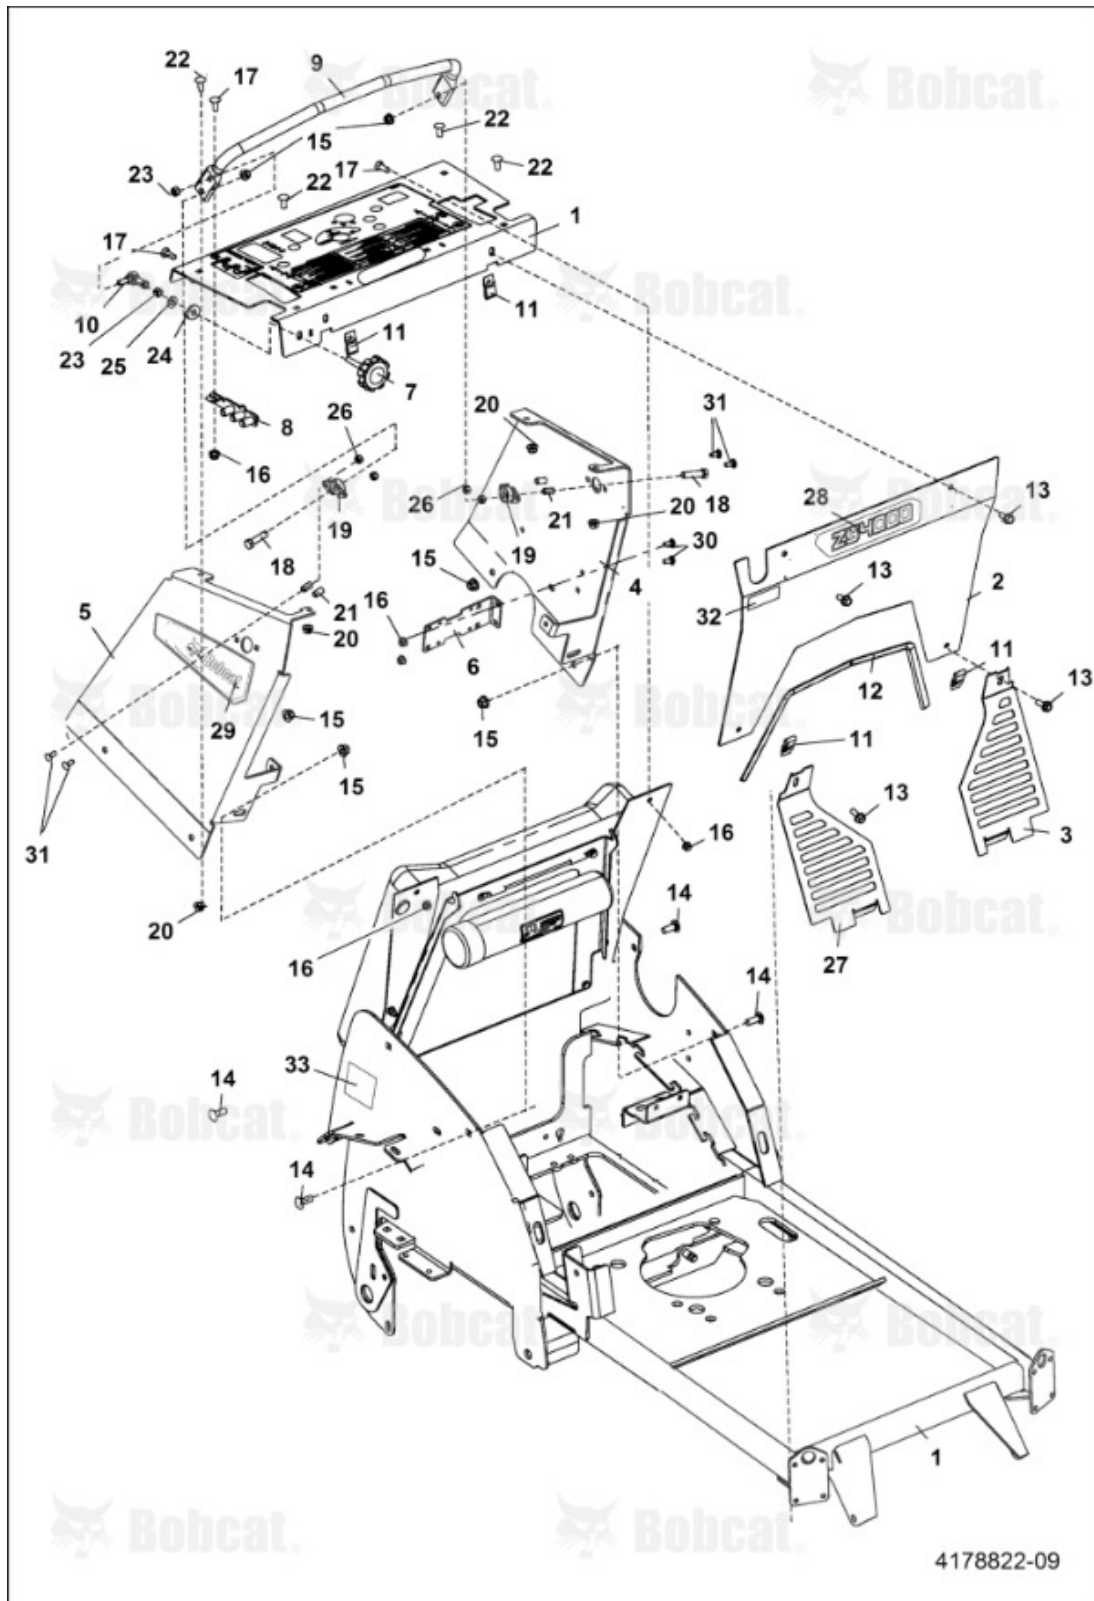

Title: Tower ASSY
Model Number: ZS4000
Serial Number: 9994003EU11001 & Above

Title: Tower ASSY
Model Number: ZS4000
Serial Number: 9994003EU11001 & Above

Ref #	Part #	Description	S/N	Qty
1	4178736	PANEL CONTROL, NON EFI MODELS		1
1	4178737	PANEL CONTROL, EFI MODELS		1
2	4176341.45	PANEL FRONT		1
3	4170601.46	GUARD FAN		1
4	4176343.45	PANEL LH		1
5	4176342.45	PANEL RH		1
6	4176609.46	BRACKET RELAY		1
7	4176700	KNOB FLUTED		1
8	4173635.46	STOP BRAKE PARKING WELDMENT		1
9	4176266.46	ROD POINT OF REFERENCE FRONT		1
10	4167343-01	ROD END		1
11	7527139	NUT CLIP, Was 800889		4
12	56-046-03	SEAL TRIM		1
13	35C516	SCREW HEX HD W/F GR5, Was PN 64262-007, A		4
14	10C616	BOLT SHRT SQ NK RHD 3/8-16X1 GRD 5, Was PN 64018-44, A		4
15	11D6	NUT LOCK HEX NYLON, Was PN 64268-03, A		6
16	11D4	NUT LOCK HEX NYLON, Was PN 64268-01, A		5
17	7508182	BOLT CARRIAGE, Was PN 64018-41, A		3
18	1C624	SCREW HEX CAP, Was PN 64123-70, A		2
19	4176287-01	BEARING SELF ALIGN		2
20	11D5	NUT LOCK HEX NYLON, Was 64268-02, A		4
21	4116380-01	SPACER ROUND		4
22	10C512	BOLT SQ NECK RND HD, Was PN 64018-51, A		4
23	64229-08	NUT NYLON		2
24	4169895	WASHER FRICTION		1