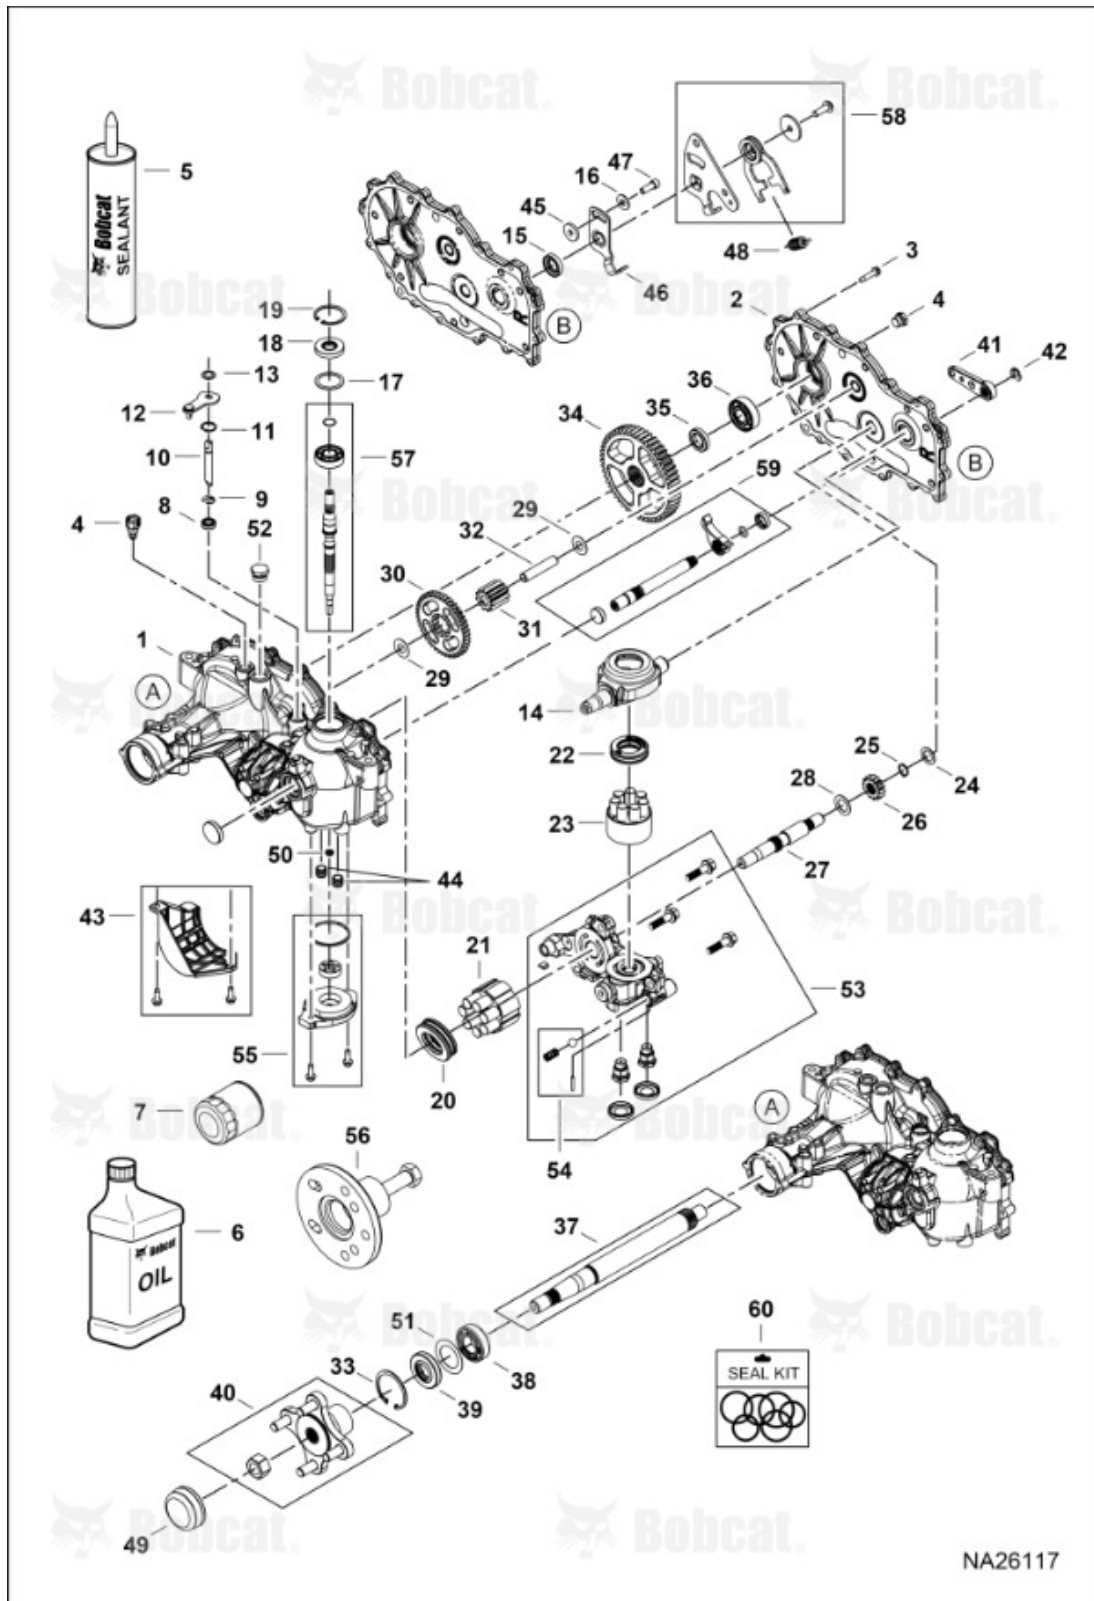

Title: Transaxle Right
Model Number: ZS4000
Serial Number: 9994003EU11001 & Above

Title: Transaxle Right
Model Number: ZS4000
Serial Number: 9994003EU11001 & Above

Ref #	Part #	Description	S/N	Qty
1	7528569	KIT HOUSING		1
2	7528570	KIT COVER RH		1
3	7525210	SCREW HEX		16
4	7525209	PLUG VENT		2
5	7504362	SEALANT GASKET LIQUID		1
6	7354881	OIL 15W40 QT 12, Transaxle fluid		x
6	7354882	OIL 15W40 GAL 6, Transaxle fluid		X
6	7354882PK	OIL 15W40 GAL 216		X
7	4142045-06	FILTER TRANSAXLE		1
8	7525211	SEAL LIP		1
9	7504367	RING RETAINING		1
10	7525212	ROD BYPASS		1
11	7504366	RING RETAINING		1
12	7525812	ARM BYPASS		1
13	7525214	RING RETAINING		1
14	7525215	SWASHPLATE		1
15	7525216	SEAL LIP		1
16	7504359	WASHER FLAT		1
17	7525217	WASHER FLAT		1
18	7525218	SEAL LIP		1
19	7525219	RING RETAINING		1
20	7525220	BEARING BALL		1
21	7525221	KIT CYLINDER BLOCK		1
22	4164841-004	BEARING PLASTIC		1
23	4164841-003	KIT CYLINDER BLOCK		1