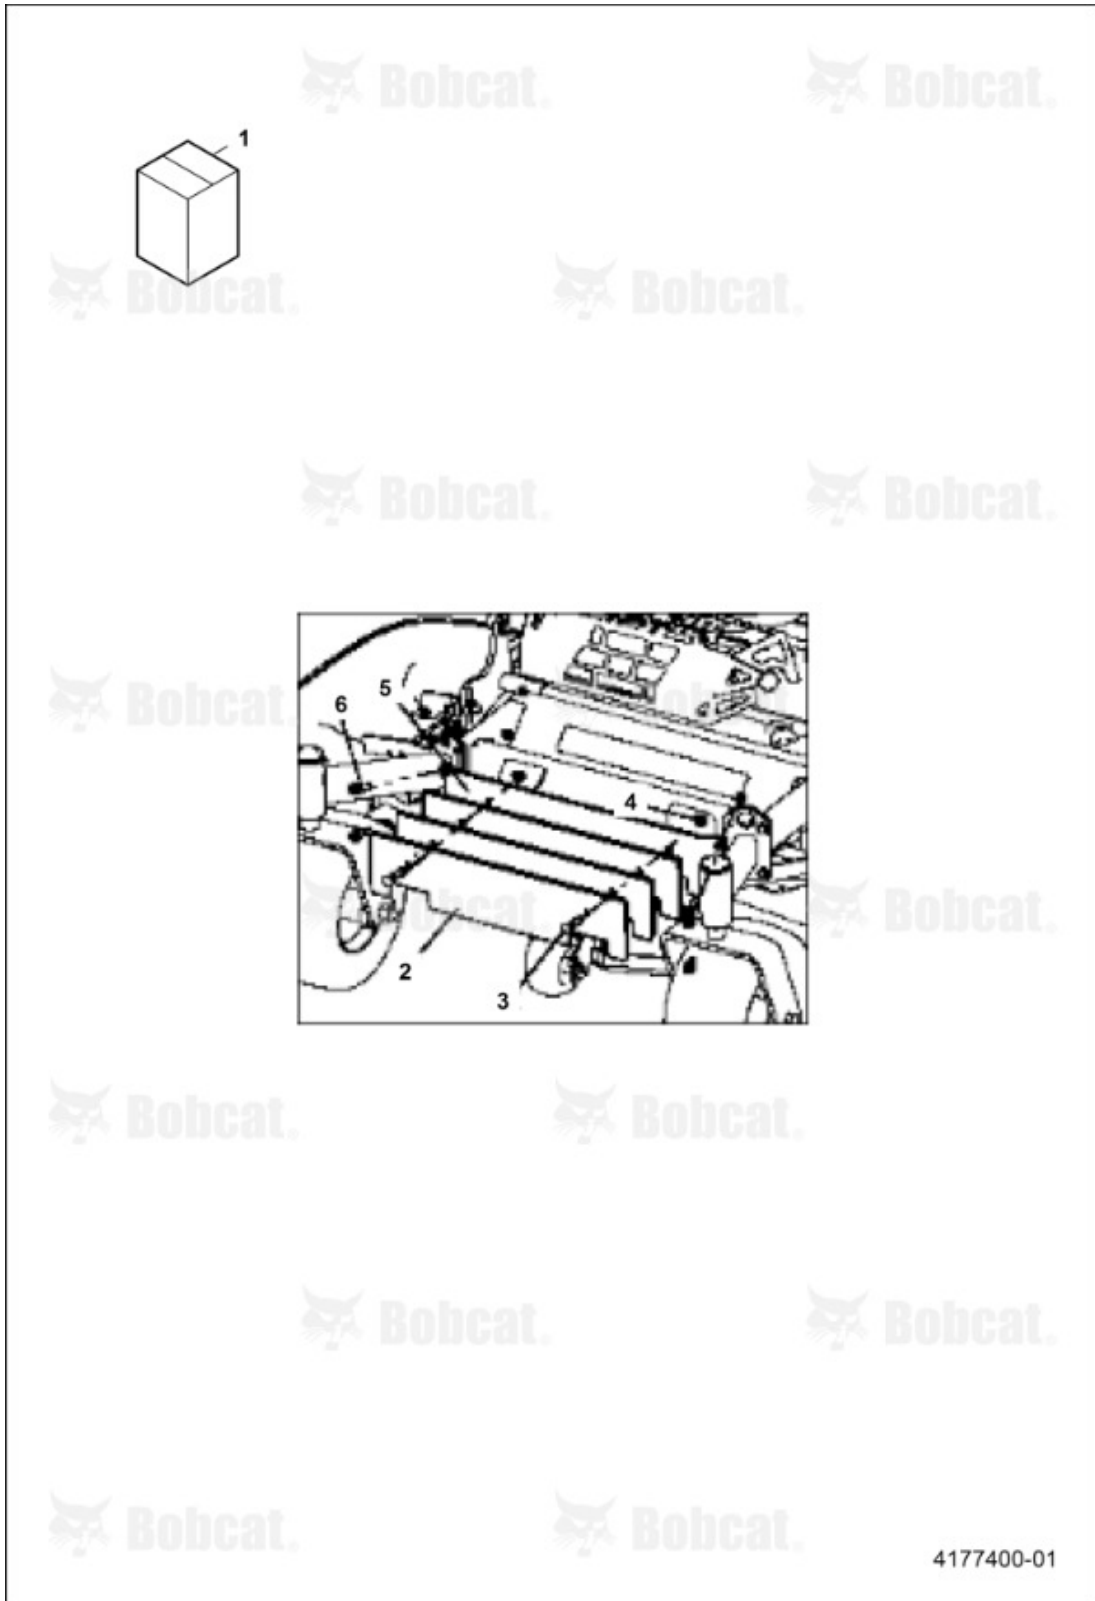

Title: Weight Kit (52")
Model Number: ZS4000
Serial Number: 9994003EU11001 & Above

4177400-01

Title: Weight Kit (52")
Model Number: ZS4000
Serial Number: 9994003EU11001 & Above

Ref #	Part #	Description	S/N	Qty
1	970645	KIT WEIGHT 48 IN 52 IN 61 IN, Ref. 2-6		1
2	4177363.7	PLATE WEIGHT		3
3	37C632	BOLT SQ NECK RD HD, Was PN 64018-18, A		2
4	11D6	NUT LOCK HEX NYLON, Was PN 64268-03, A		2
5	4177362.7	BRACKET WEIGHT		1
6	64262-012	BOLT FLANGE		4