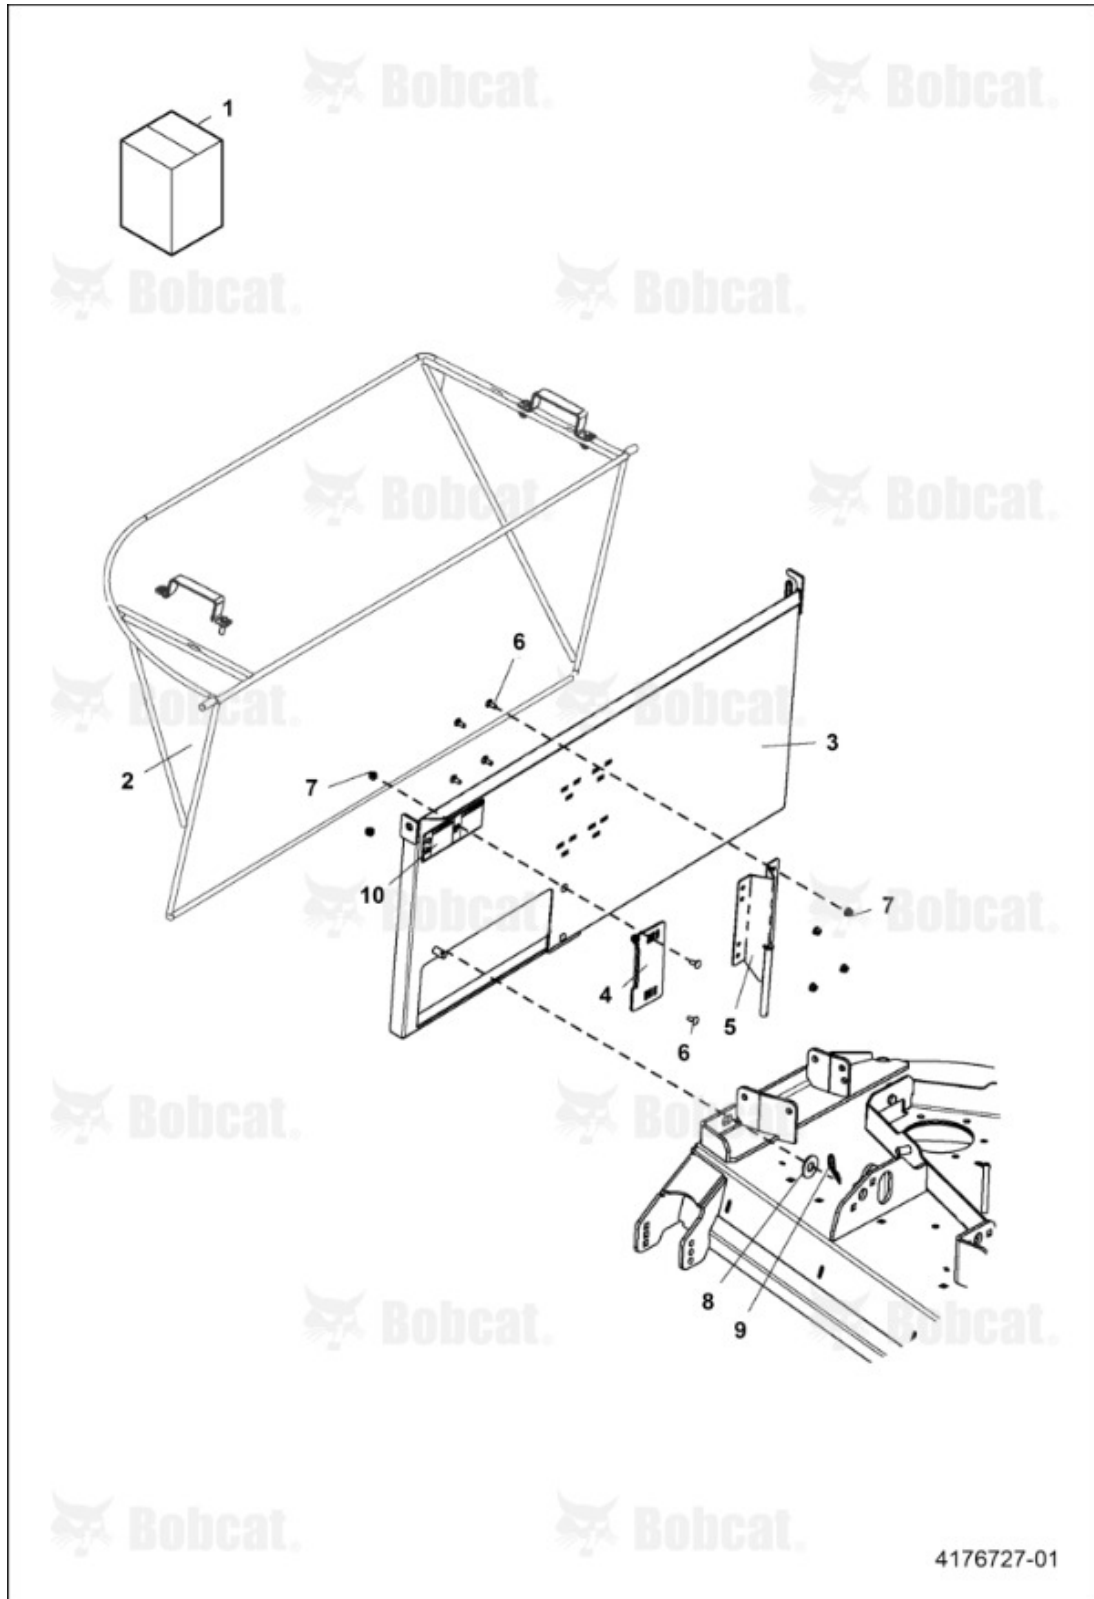

Title: Bag Kit (Poly)
Model Number: ZS4000
Serial Number: 9994003EU11001 & Above

Title: Bag Kit (Poly)
Model Number: ZS4000
Serial Number: 9994003EU11001 & Above

Ref #	Part #	Description	S/N	Qty
1	970590	MI BAGGER POLY 5 BUSHEL, 5 bushel - Ref. 2-10		1
1	970591	MI BAGGER POLY 3.75 BUSHEL, 3.75 bushel - Ref. 2-10		1
2	4176812	BAG CATCHER, 5 bushel		1
2	4176811	BAG CATCHER, 3.75 bushel		1
2	4135876	BAG CATCHER, 3.75 bushel - bag only		1
3	4176729	BRACKET MOUNTING, 5 bushel		1
3	4176728	BRACKET MOUNTING, 3.75 bushel		1
4	4176711.7	BRACKET DISCHARGE		1
5	4176716.7	WELDMENT BAG MOUNT		1
6	7508182	BOLT CARRIAGE, Was PN 64018-41, A		6
7	11D4	NUT LOCK HEX NYLON, Was PN 64268-01, A		6
8	64163-98	WASHER FLAT		1
9	64168-7	PIN COTTER		1
10	7511900	DECAL WARNING		1